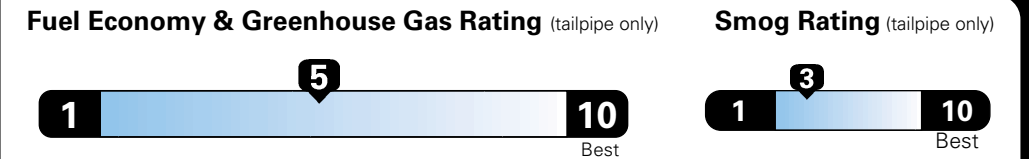

MANUFACTURER'S SUGGESTED RETAIL PRICE OF THIS MODEL INCLUDING DEALER PREPARATION

Base Price: \$22,095

JEOP RENEGADE LATITUDE 4X2
Exterior Color: Alpine White Exterior Paint
Interior Color: Black Interior Colors
Interior: Premium Cloth Bucket Seats
Engine: 2.4-Liter I4 MultiAir® Engine
Transmission: 9-Speed 948TE Automatic Transmission
STANDARD EQUIPMENT (UNLESS REPLACED BY OPTIONAL EQUIPMENT)

For more information visit: www.jeep.com
 or call 1-877-IAM-JEEP

FCA US LLC

Fuel Economy and Environment

**E85 Flexible Fuel Vehicle
 Gasoline-Ethanol (E85)**

**You spend
 \$500**
 in fuel costs
 over 5 years
 compared to the
 average new vehicle.

**Annual fuel cost
 \$1,450**

Actual results will vary for many reasons, including driving conditions and how you drive and maintain your vehicle. The average new vehicle gets 27 MPG and cost \$6,750 to fuel over 5 years. Cost estimates are based on 15,000 miles per year at \$2.40 per gallon. This is a dual fueled automobile. MPGe is miles per gasoline gallon equivalent. Vehicle emissions are a significant cause of climate change and smog.