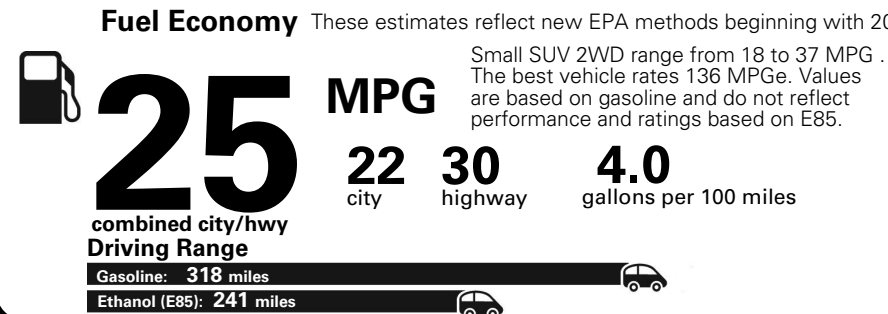

MANUFACTURER'S SUGGESTED RETAIL PRICE OF THIS MODEL INCLUDING DEALER PREPARATION

Base Price: \$22,095

JEOP RENEGADE LATITUDE 4X2
Exterior Color: Alpine White Exterior Paint
Interior Color: Black Interior Colors
Interior: Premium Cloth Bucket Seats
Engine: 2.4-Liter I4 MultiAir® Engine
Transmission: 9-Speed 948TE Automatic Transmission
STANDARD EQUIPMENT (UNLESS REPLACED BY OPTIONAL EQUIPMENT)

For more information visit: www.jeep.com
 or call 1-877-IAM-JEEP

FCA US LLC

Fuel Economy and Environment

**E85 Flexible Fuel Vehicle
 Gasoline-Ethanol (E85)**

**You spend
 \$500**
 in fuel costs
 over 5 years
 compared to the
 average new vehicle.