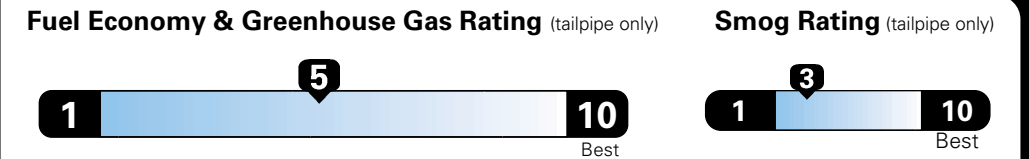

MANUFACTURER'S SUGGESTED RETAIL PRICE OF THIS MODEL INCLUDING DEALER PREPARATION

Base Price: \$22,095

JEOP RENEGADE LATITUDE 4X2
Exterior Color: Black Exterior Paint
Interior Color: Black Interior Colors
Interior: Premium Cloth Bucket Seats
Engine: 2.4-Liter I4 MultiAir[®] Engine
Transmission: 9-Speed 948TE Automatic Transmission

For more information visit: www.jeep.com
 or call 1-877-IAM-JEEP

FCA US LLC

Fuel Economy and Environment

**Flexible Fuel Vehicle
 Gasoline-Ethanol (E85)**

**You spend
 \$500**
 in fuel costs
 over 5 years
 compared to the
 average new vehicle.

**Annual fuel cost
 \$1,450**

Actual results will vary for many reasons, including driving conditions and how you drive and maintain your vehicle. The average new vehicle gets 27 MPG and cost \$6,750 to fuel over 5 years. Cost estimates are based on 15,000 miles per year at \$2.40 per gallon. This is a dual fueled automobile. MPGe is miles per gasoline gallon equivalent. Vehicle emissions are a significant cause of climate change and smog.