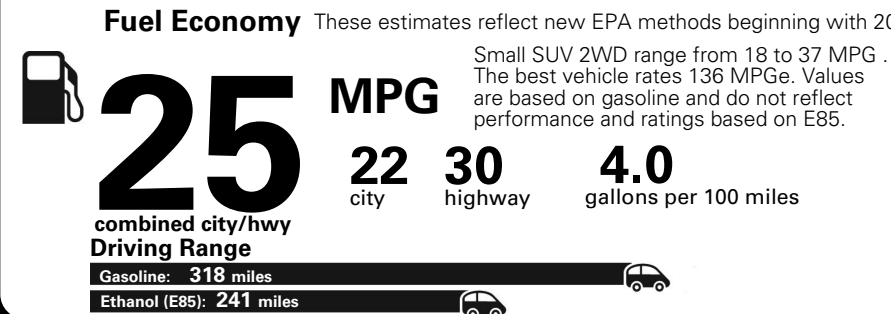

MANUFACTURER'S SUGGESTED RETAIL PRICE OF THIS MODEL INCLUDING DEALER PREPARATION

Base Price: \$22,095

JEOP RENEGADE LATITUDE 4X2
Exterior Color: Black Exterior Paint
Interior Color: Black Interior Colors
Interior: Premium Cloth Bucket Seats
Engine: 2.4-Liter I4 MultiAir[®] Engine
Transmission: 9-Speed 948TE Automatic Transmission

For more information visit: www.jeep.com
 or call 1-877-IAM-JEEP

FCA US LLC

Fuel Economy and Environment

**Flexible Fuel Vehicle
 Gasoline-Ethanol (E85)**

**You spend
 \$500**
 in fuel costs
 over 5 years
 compared to the
 average new vehicle.