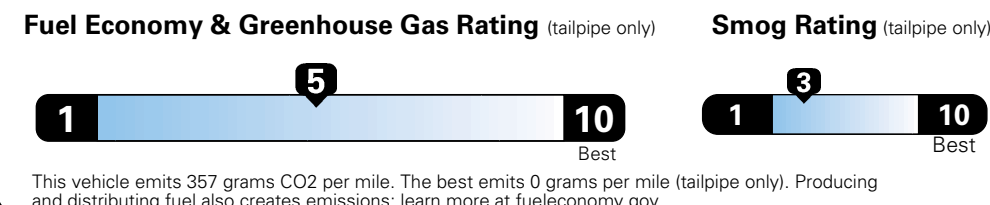

MANUFACTURER'S SUGGESTED RETAIL PRICE OF THIS MODEL INCLUDING DEALER PREPARATION

**Base Price: \$22,095**

**JEOP RENEGADE LATITUDE 4X2**  
**Exterior Color:** Granite Crystal Metallic Clear-Coat Exterior Paint  
**Interior Color:** Black Interior Colors  
**Interior:** Premium Cloth Bucket Seats  
**Engine:** 2.4-Liter I4 MultiAir® Engine  
**Transmission:** 9-Speed 948TE Automatic Transmission

## Fuel Economy and Environment

E85 Flexible Fuel Vehicle Gasoline-Ethanol (E85)

**You spend \$500** in fuel costs over 5 years compared to the average new vehicle.

**Annual fuel cost \$1,450**

Actual results will vary for many reasons, including driving conditions and how you drive and maintain your vehicle. The average new vehicle gets 27 MPG and cost \$6,750 to fuel over 5 years. Cost estimates are based on 15,000 miles per year at \$2.40 per gallon. This is a dual fueled automobile. MPGe is miles per gasoline gallon equivalent. Vehicle emissions are a significant cause of climate change and smog.