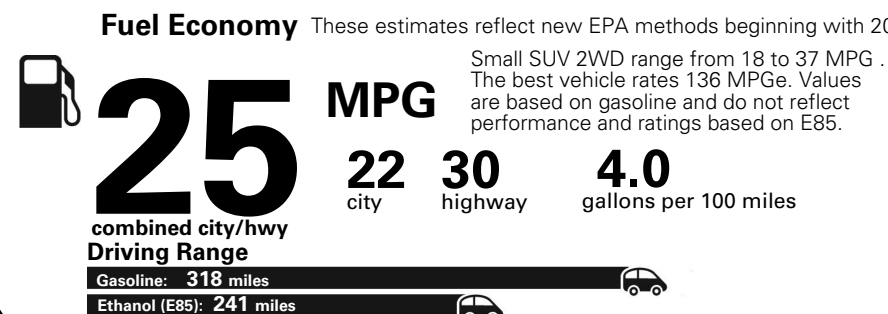

MANUFACTURER'S SUGGESTED RETAIL PRICE OF THIS MODEL INCLUDING DEALER PREPARATION

**Base Price: \$22,095**

**JEOP RENEGADE LATITUDE 4X2**  
**Exterior Color:** Granite Crystal Metallic Clear-Coat Exterior Paint  
**Interior Color:** Black Interior Colors  
**Interior:** Premium Cloth Bucket Seats  
**Engine:** 2.4-Liter I4 MultiAir® Engine  
**Transmission:** 9-Speed 948TE Automatic Transmission

## Fuel Economy and Environment

E85 Flexible Fuel Vehicle Gasoline-Ethanol (E85)

**You spend \$500** in fuel costs over 5 years compared to the average new vehicle.

**Annual fuel cost \$1,450**

Actual results will vary for many reasons, including driving conditions and how you drive and maintain your vehicle. The average new vehicle gets 27 MPG and cost \$6,750 to fuel over 5 years. Cost estimates are based on 15,000 miles per year at \$2.40 per gallon. This is a dual fueled automobile. MPGe is miles per gasoline gallon equivalent. Vehicle emissions are a significant cause of climate change and smog.