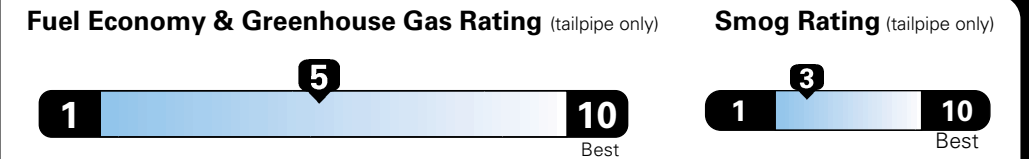

MANUFACTURER'S SUGGESTED RETAIL PRICE OF THIS MODEL INCLUDING DEALER PREPARATION

Base Price: \$22,095

JEOP RENEGADE LATITUDE 4X2
Exterior Color: Black Exterior Paint
Interior Color: Black Interior Colors
Interior: Premium Cloth Bucket Seats
Engine: 2.4-Liter I4 MultiAir® Engine
Transmission: 9-Speed 948TE Automatic Transmission

For more information visit: www.jeep.com
 or call 1-877-IAM-JEEP

FCA US LLC

Fuel Economy and Environment

**Flexible Fuel Vehicle
 Gasoline-Ethanol (E85)**

**You spend
 \$500**
 in fuel costs
 over 5 years
 compared to the
 average new vehicle.

**Annual fuel cost
 \$1,450**

Actual results will vary for many reasons, including driving conditions and how you drive and maintain your vehicle. The average new vehicle gets 27 MPG and cost \$6,750 to fuel over 5 years. Cost estimates are based on 15,000 miles per year at \$2.40 per gallon. This is a dual fueled automobile. MPGe is miles per gasoline gallon equivalent. Vehicle emissions are a significant cause of climate change and smog.