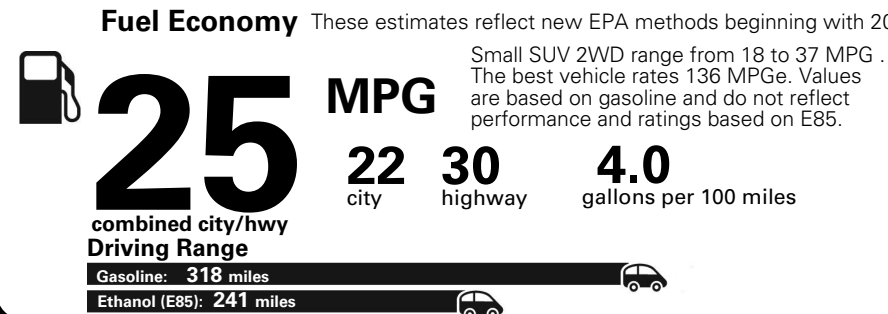

MANUFACTURER'S SUGGESTED RETAIL PRICE OF THIS MODEL INCLUDING DEALER PREPARATION

Base Price: \$22,095

JEOP RENEGADE LATITUDE 4X2
Exterior Color: Black Exterior Paint
Interior Color: Black Interior Colors
Interior: Premium Cloth Bucket Seats
Engine: 2.4-Liter I4 MultiAir® Engine
Transmission: 9-Speed 948TE Automatic Transmission

For more information visit: www.jeep.com
 or call 1-877-IAM-JEEP

FCA US LLC

Fuel Economy and Environment

**Flexible Fuel Vehicle
 Gasoline-Ethanol (E85)**

**You spend
 \$500**
 in fuel costs
 over 5 years
 compared to the
 average new vehicle.