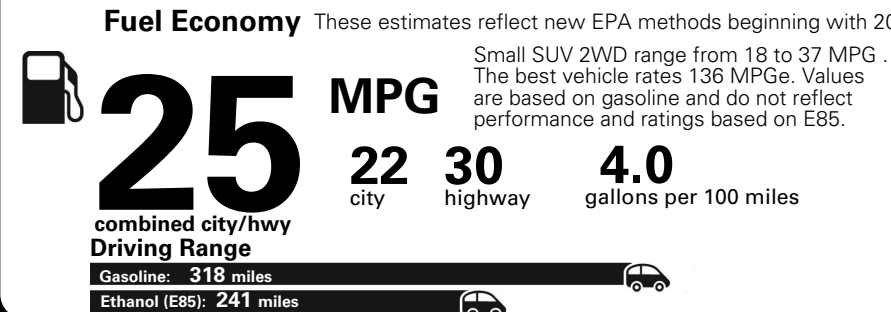

MANUFACTURER'S SUGGESTED RETAIL PRICE OF THIS MODEL INCLUDING DEALER PREPARATION

Base Price: \$22,095

JEOP RENEGADE LATITUDE 4X2
Exterior Color: Alpine White Exterior Paint
Interior Color: Black Interior Colors
Interior: Premium Cloth Bucket Seats
Engine: 2.4-Liter I4 MultiAir[®] Engine
Transmission: 9-Speed 948TE Automatic Transmission

For more information visit: www.jeep.com
 or call 1-877-IAM-JEEP

FCA US LLC

Fuel Economy and Environment

**E85 Flexible Fuel Vehicle
 Gasoline-Ethanol (E85)**

**You spend
 \$500**
 in fuel costs
 over 5 years
 compared to the
 average new vehicle.