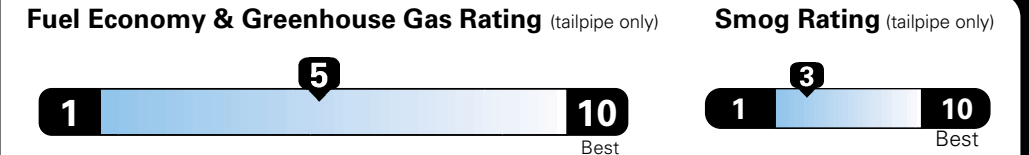

MANUFACTURER'S SUGGESTED RETAIL PRICE OF THIS MODEL INCLUDING DEALER PREPARATION

Base Price: \$22,095

JEOP RENEGADE LATITUDE 4X2
Exterior Color: Alpine White Exterior Paint
Interior Color: Black Interior Colors
Interior: Premium Cloth Bucket Seats
Engine: 2.4-Liter I4 MultiAir[®] Engine
Transmission: 9-Speed 948TE Automatic Transmission

For more information visit: www.jeep.com
 or call 1-877-IAM-JEEP

FCA US LLC

Fuel Economy and Environment

**E85 Flexible Fuel Vehicle
 Gasoline-Ethanol (E85)**

**You spend
 \$500**
 in fuel costs
 over 5 years
 compared to the
 average new vehicle.

**Annual fuel cost
 \$1,450**

Actual results will vary for many reasons, including driving conditions and how you drive and maintain your vehicle. The average new vehicle gets 27 MPG and cost \$6,750 to fuel over 5 years. Cost estimates are based on 15,000 miles per year at \$2.40 per gallon. This is a dual fueled automobile. MPGe is miles per gasoline gallon equivalent. Vehicle emissions are a significant cause of climate change and smog.