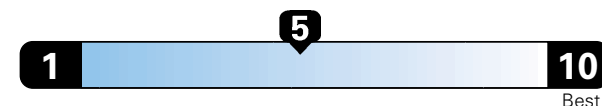

This vehicle emits 357 grams CO2 per mile. The best emits 0 grams per mile (tailpipe only). Producing and distributing fuel also creates emissions; learn more at fuel economy.gov.

Smog Rating (tailpipe only)