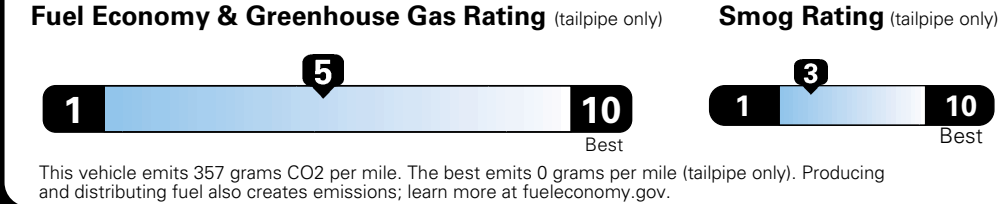

## Fuel Economy and Environment

**E85 Flexible Fuel Vehicle  
 Gasoline-Ethanol (E85)**

**You spend \$500**  
 in fuel costs over 5 years compared to the average new vehicle.

Actual results will vary for many reasons, including driving conditions and how you drive and maintain your vehicle. The average new vehicle gets 27 MPG and cost \$6,750 to fuel over 5 years. Cost estimates are based on 15,000 miles per year at \$2.40 per gallon. This is a dual fueled automobile. MPGe is miles per gasoline gallon equivalent. Vehicle emissions are a significant cause of climate change and smog.