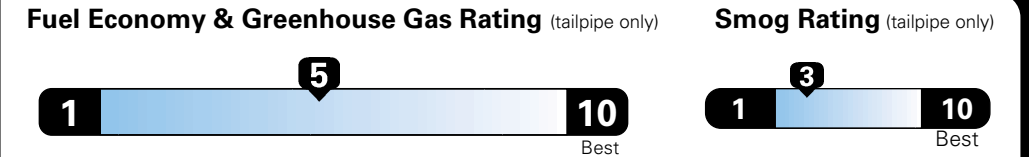

MANUFACTURER'S SUGGESTED RETAIL PRICE OF THIS MODEL INCLUDING DEALER PREPARATION

Base Price: \$22,095

JEOP RENEGADE LATITUDE 4X2
Exterior Color: Colorado Red Exterior Paint
Interior Color: Black Interior Colors
Interior: Premium Cloth Bucket Seats
Engine: 2.4-Liter I4 MultiAir® Engine
Transmission: 9-Speed 948TE Automatic Transmission
STANDARD EQUIPMENT (UNLESS REPLACED BY OPTIONAL EQUIPMENT)

Fuel Economy and Environment

**E85 Flexible Fuel Vehicle
 Gasoline-Ethanol (E85)**

You spend \$500
 in fuel costs over 5 years compared to the average new vehicle.

Annual fuel cost \$1,450

Actual results will vary for many reasons, including driving conditions and how you drive and maintain your vehicle. The average new vehicle gets 27 MPG and cost \$6,750 to fuel over 5 years. Cost estimates are based on 15,000 miles per year at \$2.40 per gallon. This is a dual fueled automobile. MPGe is miles per gasoline gallon equivalent. Vehicle emissions are a significant cause of climate change and smog.