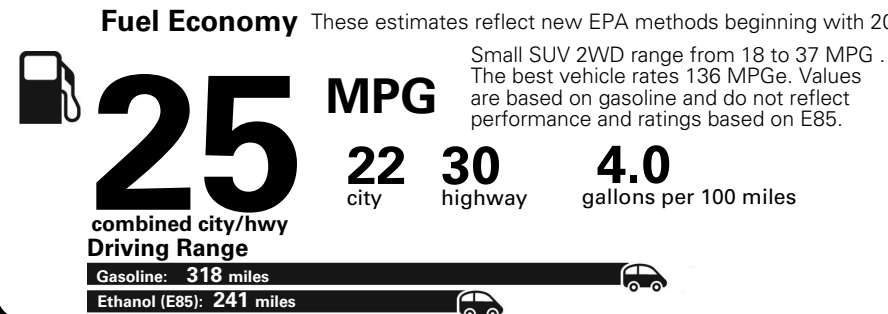

MANUFACTURER'S SUGGESTED RETAIL PRICE OF THIS MODEL INCLUDING DEALER PREPARATION

Base Price: \$22,095

JEOP RENEGADE LATITUDE 4X2
Exterior Color: Colorado Red Exterior Paint
Interior Color: Black Interior Colors
Interior: Premium Cloth Bucket Seats
Engine: 2.4-Liter I4 MultiAir® Engine
Transmission: 9-Speed 948TE Automatic Transmission
STANDARD EQUIPMENT (UNLESS REPLACED BY OPTIONAL EQUIPMENT)

**5 YEAR / 60,000 MILE
 POWERTRAIN WARRANTY**

Assembly Point/Port of Entry: JACKSONVILLE, FLORIDA U.S.A. S.L. SHIP TO: SOLD TO:
 VIN: ZAC-CJABB1JP-J55731 L4-VON: 1340 1120

THIS LABEL IS ADDED TO THIS VEHICLE TO COMPLY WITH FEDERAL LAW. THE LABEL CANNOT BE REMOVED OR ALTERED PRIOR TO DELIVERY TO THE ULTIMATE PURCHASER.

Fuel Economy and Environment

**E85 Flexible Fuel Vehicle
 Gasoline-Ethanol (E85)**

You spend \$500
 in fuel costs over 5 years compared to the average new vehicle.

Annual fuel cost \$1,450

Actual results will vary for many reasons, including driving conditions and how you drive and maintain your vehicle. The average new vehicle gets 27 MPG and cost \$6,750 to fuel over 5 years. Cost estimates are based on 15,000 miles per year at \$2.40 per gallon. This is a dual fueled automobile. MPGe is miles per gasoline gallon equivalent. Vehicle emissions are a significant cause of climate change and smog.