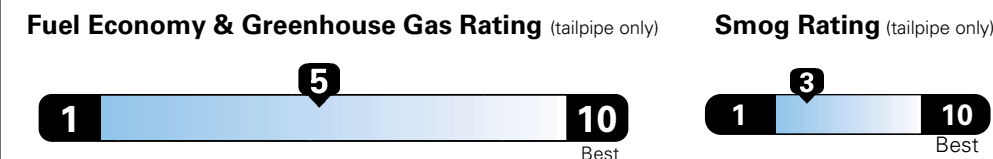

MANUFACTURER'S SUGGESTED RETAIL PRICE OF THIS MODEL INCLUDING DEALER PREPARATION

Base Price: \$22,095

JEOP RENEGADE LATITUDE 4X2
Exterior Color: Alpine White Exterior Paint
Interior Color: Black Interior Colors
Interior: Premium Cloth Bucket Seats
Engine: 2.4-Liter I4 MultiAir® Engine
Transmission: 9-Speed 948TE Automatic Transmission

For more information visit: www.jeep.com
 or call 1-877-IAM-JEEP

FCA US LLC

Fuel Economy and Environment

**E85 Flexible Fuel Vehicle
 Gasoline-Ethanol (E85)**

You spend \$500
 in fuel costs over 5 years compared to the average new vehicle.

Annual fuel cost \$1,450

Actual results will vary for many reasons, including driving conditions and how you drive and maintain your vehicle. The average new vehicle gets 27 MPG and cost \$6,750 to fuel over 5 years. Cost estimates are based on 15,000 miles per year at \$2.40 per gallon. This is a dual fueled automobile. MPGe is miles per gasoline gallon equivalent. Vehicle emissions are a significant cause of climate change and smog.