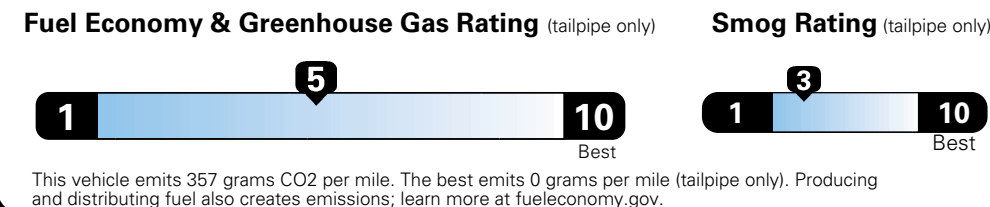

MANUFACTURER'S SUGGESTED RETAIL PRICE OF THIS MODEL INCLUDING DEALER PREPARATION

Base Price: \$22,095

JEOP RENEGADE LATITUDE 4X2
Exterior Color: Anvil Exterior Paint
Interior Color: Black / Ski Gray Interior Color
Interior: Premium Cloth Bucket Seats
Engine: 2.4-Liter I4 MultiAir® Engine
Transmission: 9-Speed 948TE Automatic Transmission

For more information visit: www.jeep.com
 or call 1-877-IAM-JEEP

FCA US LLC

Fuel Economy and Environment

**Flexible Fuel Vehicle
 Gasoline-Ethanol (E85)**

**You spend
 \$500**
 in fuel costs
 over 5 years
 compared to the
 average new vehicle.

**Annual fuel cost
 \$1,450**

Actual results will vary for many reasons, including driving conditions and how you drive and maintain your vehicle. The average new vehicle gets 27 MPG and cost \$6,750 to fuel over 5 years. Cost estimates are based on 15,000 miles per year at \$2.40 per gallon. This is a dual fueled automobile. MPGe is miles per gasoline gallon equivalent. Vehicle emissions are a significant cause of climate change and smog.