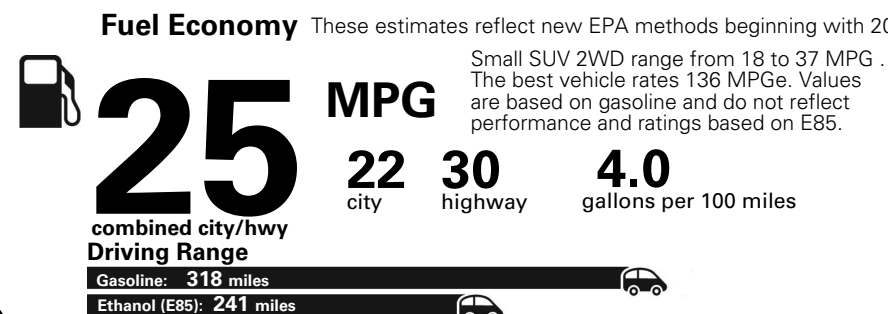

MANUFACTURER'S SUGGESTED RETAIL PRICE OF THIS MODEL INCLUDING DEALER PREPARATION

Base Price: \$22,095

JEOP RENEGADE LATITUDE 4X2
Exterior Color: Anvil Exterior Paint
Interior Color: Black / Ski Gray Interior Color
Interior: Premium Cloth Bucket Seats
Engine: 2.4-Liter I4 MultiAir® Engine
Transmission: 9-Speed 948TE Automatic Transmission

For more information visit: www.jeep.com
 or call 1-877-IAM-JEEP

FCA US LLC

Fuel Economy and Environment

**Flexible Fuel Vehicle
 Gasoline-Ethanol (E85)**

**You spend
 \$500**
 in fuel costs
 over 5 years
 compared to the
 average new vehicle.