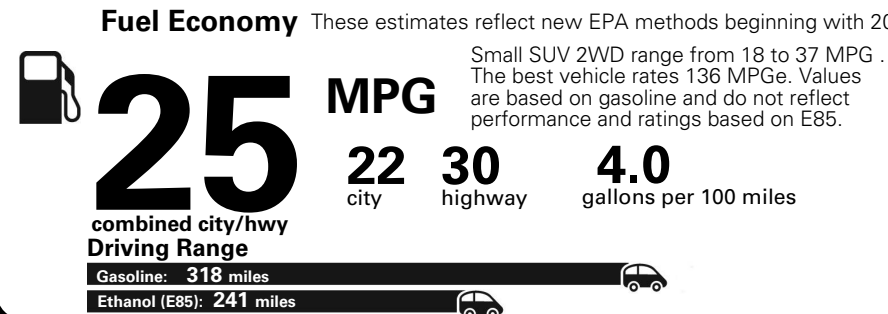

EXTERIOR FEATURES
16-Inch x 6.5-Inch Aluminum Wheels
215/65R16 All Season Tires
Black Side Roof Rails
Power Heated Mirrors
Tire Service Kit (No Compact Spare)
Automatic Headlamps
Cornering Front Fog Lamps

OPTIONAL EQUIPMENT (May Replace Standard Equipment)
Customer Preferred Package 27J $1,530
2.4-Liter I4 MultiAir® Engine
17-Inch x 7.0-Inch Aluminum Wheels
215/60R17 BSW All Season Touring Tires
Flex Fuel Vehicle
Federal Emissions

Destination Charge $1,495

TOTAL PRICE: * $25,120

WARRANTY COVERAGE
5-year or 60,000-mile Powertrain Limited Warranty.
3-year or 36,000-mile Basic Limited Warranty.
Ask Dealer for a copy of the limited warranties or see your owner's manual for details.

**5 YEAR / 60,000 MILE
POWERTRAIN WARRANTY**

Assembly Point/Port of Entry: JACKSONVILLE, FLORIDA U.S.A. S.L. SHIP TO: SOLD TO:
VIN: ZAC-CJABB1JP-J61156 L4-VON: 0424 1211

THIS LABEL IS ADDED TO THIS VEHICLE TO COMPLY WITH FEDERAL LAW. THE LABEL CANNOT BE REMOVED OR ALTERED PRIOR TO DELIVERY TO THE ULTIMATE PURCHASER.

* STATE AND/OR LOCAL TAXES IF ANY, LICENSE AND TITLE FEES AND DEALER SUPPLIED AND INSTALLED OPTIONS AND ACCESSORIES ARE NOT INCLUDED IN THIS PRICE. DISCOUNT, IF ANY, IS BASED ON PRICE OF OPTIONS IF PURCHASED SEPARATELY.

For more information visit: www.jeep.com
or call 1-877-IAM-JEEP

FCA US LLC

Fuel Economy and Environment

**E85 Flexible Fuel Vehicle
Gasoline-Ethanol (E85)**