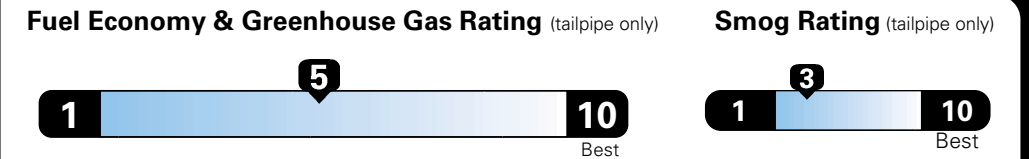

MANUFACTURER'S SUGGESTED RETAIL PRICE OF THIS MODEL INCLUDING DEALER PREPARATION

**Base Price: \$22,095**

**JEOP RENEGADE LATITUDE 4X2**  
**Exterior Color:** Hypergreen Clear-Coat Exterior Paint  
**Interior Color:** Black Interior Colors  
**Interior:** Premium Cloth Bucket Seats  
**Engine:** 2.4-Liter I4 MultiAir<sup>®</sup> Engine  
**Transmission:** 9-Speed 948TE Automatic Transmission

## Fuel Economy and Environment

**E85 Flexible Fuel Vehicle  
 Gasoline-Ethanol (E85)**

**You spend  
 \$500**  
 in fuel costs  
 over 5 years  
 compared to the  
 average new vehicle.

**Annual fuel cost  
 \$1,450**