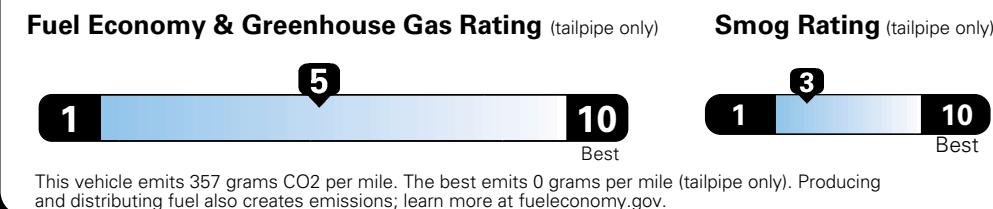

MANUFACTURER'S SUGGESTED RETAIL PRICE OF THIS MODEL INCLUDING DEALER PREPARATION

Base Price: \$22,095

JEOP RENEGADE LATITUDE 4X2
Exterior Color: Glacier Metallic Exterior Paint
Interior Color: Black Interior Colors
Interior: Premium Cloth Bucket Seats
Engine: 2.4-Liter I4 MultiAir® Engine
Transmission: 9-Speed 948TE Automatic Transmission

For more information visit: www.jeep.com
 or call 1-877-IAM-JEEP

FCA US LLC

Fuel Economy and Environment

**Flexible Fuel Vehicle
 Gasoline-Ethanol (E85)**

**You spend
 \$500**
 in fuel costs
 over 5 years
 compared to the
 average new vehicle.

**Annual fuel cost
 \$1,450**

Actual results will vary for many reasons, including driving conditions and how you drive and maintain your vehicle. The average new vehicle gets 27 MPG and cost \$6,750 to fuel over 5 years. Cost estimates are based on 15,000 miles per year at \$2.40 per gallon. This is a dual fueled automobile. MPGe is miles per gasoline gallon equivalent. Vehicle emissions are a significant cause of climate change and smog.