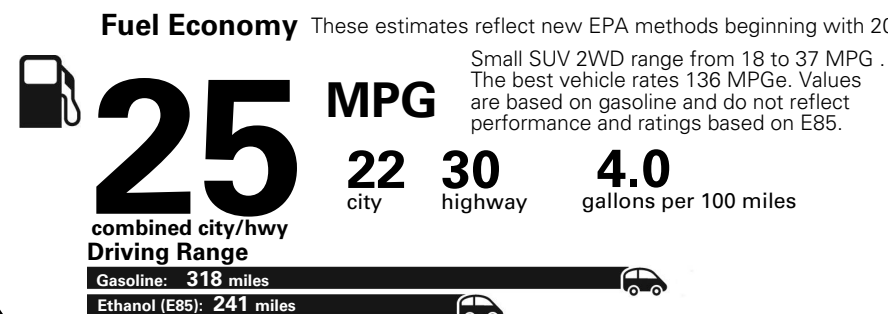

MANUFACTURER'S SUGGESTED RETAIL PRICE OF THIS MODEL INCLUDING DEALER PREPARATION

Base Price: \$22,095

JEOP RENEGADE LATITUDE 4X2
Exterior Color: Glacier Metallic Exterior Paint
Interior Color: Black Interior Colors
Interior: Premium Cloth Bucket Seats
Engine: 2.4-Liter I4 MultiAir® Engine
Transmission: 9-Speed 948TE Automatic Transmission

For more information visit: www.jeep.com
 or call 1-877-IAM-JEEP

FCA US LLC

Fuel Economy and Environment

**Flexible Fuel Vehicle
 Gasoline-Ethanol (E85)**

**You spend
 \$500**
 in fuel costs
 over 5 years
 compared to the
 average new vehicle.