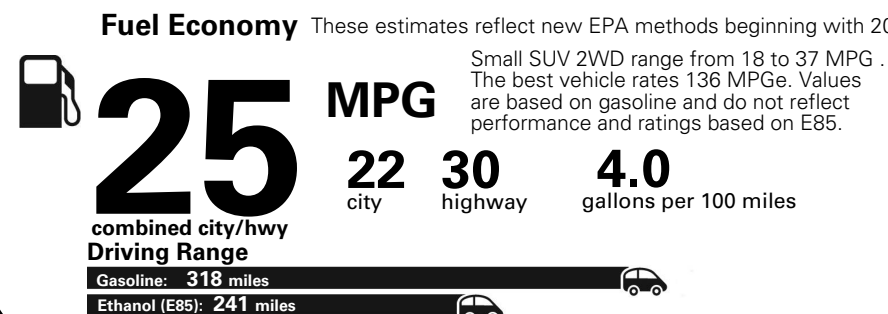

For more information visit: www.jeep.com
 or call 1-877-IAM-JEEP

FCA US LLC

Fuel Economy and Environment

**E85 Flexible Fuel Vehicle
 Gasoline-Ethanol (E85)**

You spend \$500
 in fuel costs over 5 years compared to the average new vehicle.