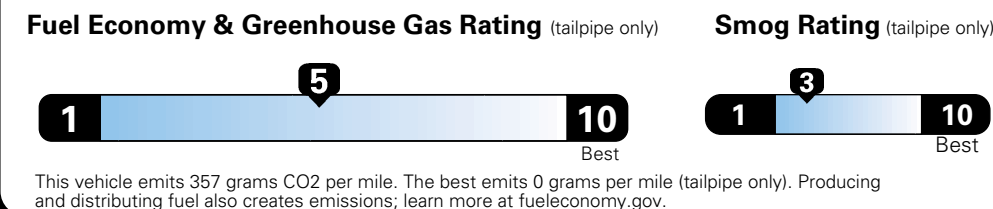

For more information visit: www.jeep.com
 or call 1-877-IAM-JEEP

FCA US LLC

Fuel Economy and Environment

**E85 Flexible Fuel Vehicle
 Gasoline-Ethanol (E85)**

You spend \$500
 in fuel costs over 5 years compared to the average new vehicle.

Annual fuel cost \$1,450

Actual results will vary for many reasons, including driving conditions and how you drive and maintain your vehicle. The average new vehicle gets 27 MPG and cost \$6,750 to fuel over 5 years. Cost estimates are based on 15,000 miles per year at \$2.40 per gallon. This is a dual fueled automobile. MPGe is miles per gasoline gallon equivalent. Vehicle emissions are a significant cause of climate change and smog.