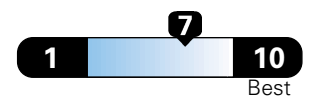

Actual results will vary for many reasons, including driving conditions and how you drive and maintain your vehicle. The average new vehicle gets 27 MPG and cost $6,750 to fuel over 5 years. Cost estimates are based on 15,000 miles per year at $2.40 per gallon. MPGe is miles per gasoline gallon equivalent. Vehicle emissions are a significant cause of climate change and smog.

fuel economy.gov

Calculate personalized estimates and compare vehicles