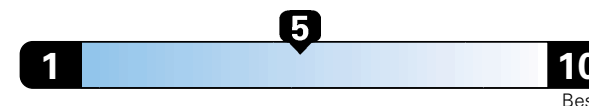

4.0 gallons per 100 miles

You spend

\$500

in fuel costs
over 5 years
compared to the
average new vehicle.

Annual fuel cost

\$1,450

Fuel Economy & Greenhouse Gas Rating (tailpipe only)

This vehicle emits 357 grams CO2 per mile. The best emits 0 grams per mile (tailpipe only). Producing and distributing fuel also creates emissions; learn more at fuel economy.gov.