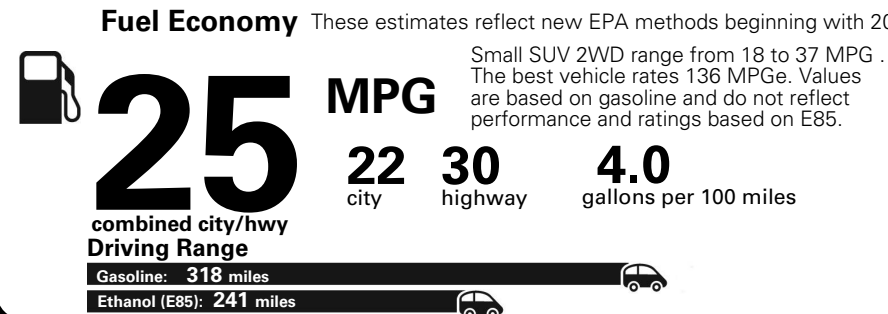

EXTERIOR FEATURES
16-Inch x 6.5-Inch Aluminum Wheels
215/65R16 All Season Tires
Black Side Roof Rails
Power Heated Mirrors
Tire Service Kit (No Compact Spare)
Automatic Headlamps
Cornering Front Fog Lamps

OPTIONAL EQUIPMENT (May Replace Standard Equipment)
Customer Preferred Package 27J $1,530
2.4-Liter I4 MultiAir® Engine
17-Inch x 7.0-Inch Aluminum Wheels
215/60R17 BSW All Season Touring Tires
Flex Fuel Vehicle
Federal Emissions
Full Size Temporary Use Spare Tire $345
Destination Charge $1,495

TOTAL PRICE: * $25,465

WARRANTY COVERAGE
5-year or 60,000-mile Powertrain Limited Warranty.
3-year or 36,000-mile Basic Limited Warranty.
Ask Dealer for a copy of the limited warranties or see your owner's manual for details.

**5 YEAR / 60,000 MILE
POWERTRAIN WARRANTY**

Assembly Point/Port of Entry: JACKSONVILLE, FLORIDA U.S.A. S.L. SHIP TO: SOLD TO:
VIN: ZAC-CJABB1JP-J66020 L4-VON: 7481 1231

THIS LABEL IS ADDED TO THIS VEHICLE TO COMPLY WITH FEDERAL LAW. THE LABEL CANNOT BE REMOVED OR ALTERED PRIOR TO DELIVERY TO THE ULTIMATE PURCHASER.

* STATE AND/OR LOCAL TAXES IF ANY, LICENSE AND TITLE FEES AND DEALER SUPPLIED AND INSTALLED OPTIONS AND ACCESSORIES ARE NOT INCLUDED IN THIS PRICE. DISCOUNT, IF ANY, IS BASED ON PRICE OF OPTIONS IF PURCHASED SEPARATELY.

For more information visit: www.jeep.com
or call 1-877-IAM-JEEP

FCA US LLC

Fuel Economy and Environment

**Flexible Fuel Vehicle
Gasoline-Ethanol (E85)**