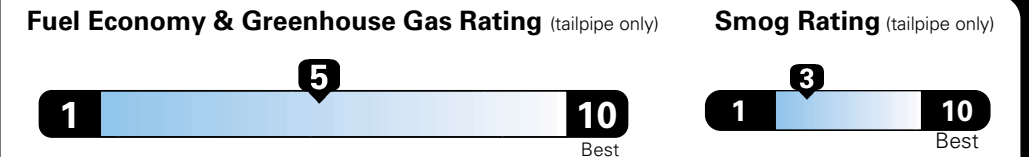

**You spend
$500
in fuel costs
over 5 years
compared to the
average new vehicle.**

**Annual fuel cost
$1,450**