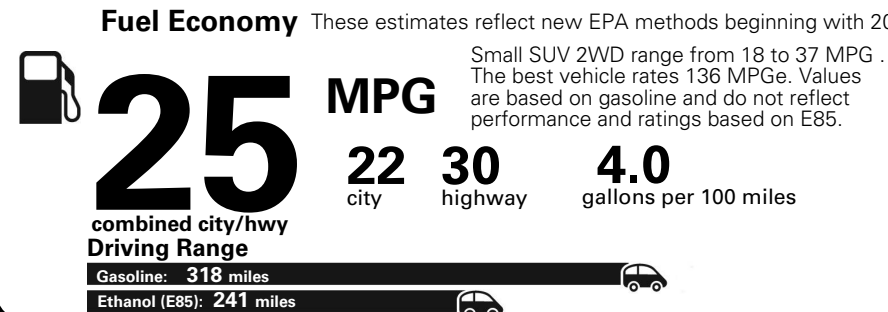

TOTAL PRICE: * $26,310

WARRANTY COVERAGE
5-year or 60,000-mile Powertrain Limited Warranty.
3-year or 36,000-mile Basic Limited Warranty.
Ask Dealer for a copy of the limited warranties or see your owner's manual for details.

**5 YEAR / 60,000 MILE
POWERTRAIN WARRANTY**

Assembly Point/Port of Entry: JACKSONVILLE, FLORIDA U.S.A. S.L. SHIP TO: SOLD TO:
VIN: ZAC-CJABB1JP-J72660 L4-VON: 5098 1231

THIS LABEL IS ADDED TO THIS VEHICLE TO COMPLY WITH FEDERAL LAW. THE LABEL CANNOT BE REMOVED OR ALTERED PRIOR TO DELIVERY TO THE ULTIMATE PURCHASER.

* STATE AND/OR LOCAL TAXES IF ANY, LICENSE AND TITLE FEES AND DEALER SUPPLIED AND INSTALLED OPTIONS AND ACCESSORIES ARE NOT INCLUDED IN THIS PRICE. DISCOUNT, IF ANY, IS BASED ON PRICE OF OPTIONS IF PURCHASED SEPARATELY.

Fuel Economy and Environment

**Flexible Fuel Vehicle
Gasoline-Ethanol (E85)**