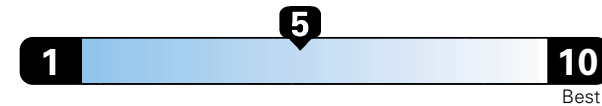

2018 MODEL YEAR

Jeep RENEGADE LATITUDE FWD

For more information visit: www.jeep.com
or call 1-877-IAM-JEEP

FCA US LLC

THIS VEHICLE IS MANUFACTURED TO MEET SPECIFIC UNITED STATES REQUIREMENTS. THIS VEHICLE IS NOT MANUFACTURED FOR SALE OR REGISTRATION OUTSIDE OF THE UNITED STATES.

MANUFACTURER'S SUGGESTED RETAIL PRICE OF THIS MODEL INCLUDING DEALER PREPARATION

Base Price: $21,845

JEOP RENEGADE LATITUDE 4X2
Exterior Color: Colorado Red Exterior Paint
Interior Color: Black Interior Colors
Interior: Premium Cloth Bucket Seats
Engine: 2.4L I4 M-Air Engine
Transmission: 9-Speed 948TE Automatic Transmission

STANDARD EQUIPMENT (UNLESS REPLACED BY OPTIONAL EQUIPMENT)
FUNCTIONAL/SAFETY FEATURES

Advanced Multistage Front Airbags
Supplemental Side-Curtain Front and Rear Airbags
Supplemental Front Seat-Mounted Side Airbags
ParkView® Rear Back Up Camera
Keyless Go Push Button Start
Anti-Lock 4-Wheel Disc Brakes
Electric Park Brake
Electronic Stability Control
Electronic Roll Mitigation
All Speed Traction Control
Speed Control
Electric Power Steering
Capless Fuel Fill
Daytime Running Lamp System
Hill Start Assist
Tire Pressure Monitoring Display
Rear Window Wiper / Washer
Variable Intermittent Windshield Wipers