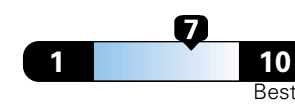

Smog Rating (tailpipe only)

This vehicle emits 357 grams CO2 per mile. The best emits 0 grams per mile (tailpipe only). Producing and distributing fuel also creates emissions; learn more at fuelconomy.gov.

Actual results will vary for many reasons, including driving conditions and how you drive and maintain your vehicle. The average new vehicle gets 27 MPG and cost $6,750 to fuel over 5 years. Cost estimates are based on 15,000 miles per year at $2.40 per gallon. MPGe is miles per gasoline gallon equivalent. Vehicle emissions are a significant cause of climate change and smog.

fuelconomy.gov

Calculate personalized estimates and compare vehicles