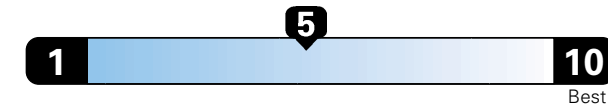

2018 MODEL YEAR

Jeep® RENEGADE LATITUDE FWD

For more information visit: www.jeep.com
or call 1-877-IAM-JEEP

FCA US LLC

THIS VEHICLE IS MANUFACTURED TO MEET SPECIFIC UNITED STATES REQUIREMENTS. THIS VEHICLE IS NOT MANUFACTURED FOR SALE OR REGISTRATION OUTSIDE OF THE UNITED STATES.

MANUFACTURER'S SUGGESTED RETAIL PRICE OF THIS MODEL INCLUDING DEALER PREPARATION

Base Price: $21,845

JEOP RENEGADE LATITUDE 4X2
Exterior Color: Colorado Red Exterior Paint
Interior Color: Black Interior Colors
Interior: Premium Cloth Bucket Seats
Engine: 2.4L I4 M-Air Engine
Transmission: 9-Speed 948TE Automatic Transmission

STANDARD EQUIPMENT (UNLESS REPLACED BY OPTIONAL EQUIPMENT)
FUNCTIONAL/SAFETY FEATURES

Advanced Multistage Front Airbags
Supplemental Side-Curtain Front and Rear Airbags
Supplemental Front Seat-Mounted Side Airbags
ParkView® Rear Back Up Camera
Keyless Go Push Button Start
Anti-Lock 4-Wheel Disc Brakes
Electric Park Brake
Electronic Stability Control
Electronic Roll Mitigation
All Speed Traction Control
Speed Control
Electric Power Steering
Capless Fuel Fill
Daytime Running Lamp System
Hill Start Assist
Tire Pressure Monitoring Display
Rear Window Wiper / Washer
Variable Intermittent Windshield Wipers

INTERIOR FEATURES