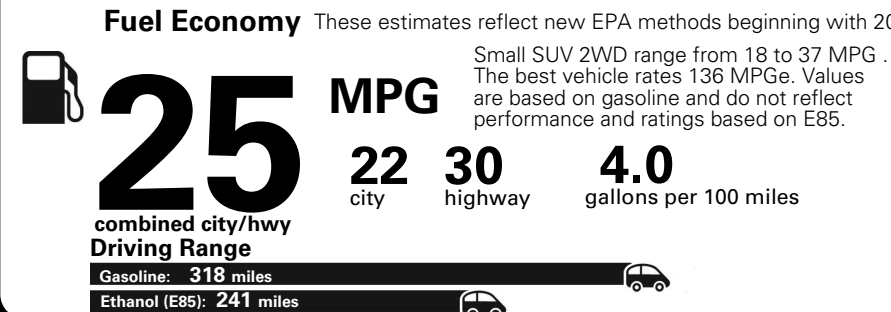

TOTAL PRICE: * $25,170

WARRANTY COVERAGE
5-year or 60,000-mile Powertrain Limited Warranty.
3-year or 36,000-mile Basic Limited Warranty.
Ask Dealer for a copy of the limited warranties or see your owner's manual for details.

**5 YEAR / 60,000 MILE
POWERTRAIN WARRANTY**

Assembly Point/Port of Entry: MELFI, ITALY S.L. SHIP TO: SOLD TO:
VIN: ZAC-CJABB2JP-G96094 L4-VON: 6449 0309

THIS LABEL IS ADDED TO THIS VEHICLE TO COMPLY WITH FEDERAL LAW. THE LABEL CANNOT BE REMOVED OR ALTERED PRIOR TO DELIVERY TO THE ULTIMATE PURCHASER.

* STATE AND/OR LOCAL TAXES IF ANY, LICENSE AND TITLE FEES AND DEALER SUPPLIED AND INSTALLED OPTIONS AND ACCESSORIES ARE NOT INCLUDED IN THIS PRICE. DISCOUNT, IF ANY, IS BASED ON PRICE OF OPTIONS IF PURCHASED SEPARATELY.

For more information visit: www.jeep.com
or call 1-877-IAM-JEEP

FCA US LLC

Fuel Economy and Environment

**Flexible Fuel Vehicle
Gasoline-Ethanol (E85)**

**You spend
$500**
in fuel costs
over 5 years
compared to the
average new vehicle.

**Annual fuel cost
$1,450**