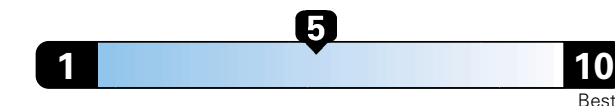

You spend

\$500

in fuel costs
over 5 years
compared to the
average new vehicle.

Annual fuel cost

\$1,450

Fuel Economy & Greenhouse Gas Rating (tailpipe only)

This vehicle emits 357 grams CO2 per mile. The best emits 0 grams per mile (tailpipe only). Producing and distributing fuel also creates emissions; learn more at fuelconomy.gov.

Smog Rating (tailpipe only)

Actual results will vary for many reasons, including driving conditions and how you drive and maintain your vehicle. The average new vehicle gets 27 MPG and cost \$6,750 to fuel over 5 years. Cost estimates are based on 15,000 miles per year at \$2.40 per gallon. This is a dual fueled automobile. MPGe is miles per gasoline gallon equivalent. Vehicle emissions are a significant cause of climate change and smog.