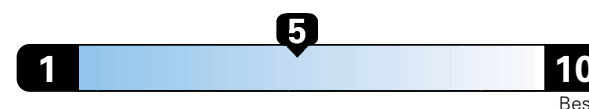

2018 MODEL YEAR

Jeep RENEGADE LATITUDE ALTITUDE FWD

For more information visit: www.jeep.com
or call 1-877-IAM-JEEP

FCA US LLC

THIS VEHICLE IS MANUFACTURED TO MEET SPECIFIC UNITED STATES REQUIREMENTS. THIS VEHICLE IS NOT MANUFACTURED FOR SALE OR REGISTRATION OUTSIDE OF THE UNITED STATES.

MANUFACTURER'S SUGGESTED RETAIL PRICE OF THIS MODEL INCLUDING DEALER PREPARATION

Base Price: **$21,845**

JEEP RENEGADE LATITUDE 4X2

Exterior Color: Alpine White Exterior Paint

Interior Color: Black Interior Colors

Interior: Deluxe Cloth High-Back Bucket Seats

Engine: 2.4-Liter I4 MultiAir® Engine

Transmission: 9-Speed 948TE Automatic Transmission

STANDARD EQUIPMENT (UNLESS REPLACED BY OPTIONAL EQUIPMENT)

FUNCTIONAL/SAFETY FEATURES

- Advanced Multistage Front Airbags
- Supplemental Side-Curtain Front and Rear Airbags
- Supplemental Front Seat-Mounted Side Airbags
- ParkView® Rear Back Up Camera
- Keyless Go Push Button Start
- Anti-Lock 4-Wheel Disc Brakes
- Electric Park Brake
- Electronic Stability Control
- Electronic Roll Mitigation
- All Speed Traction Control
- Speed Control
- Electric Power Steering
- Capless Fuel Fill
- Daytime Running Lamp System
- Hill Start Assist
- Tire Pressure Monitoring Display
- Rear Window Wiper / Washer
- Variable Intermittent Windshield Wipers

INTERIOR FEATURES