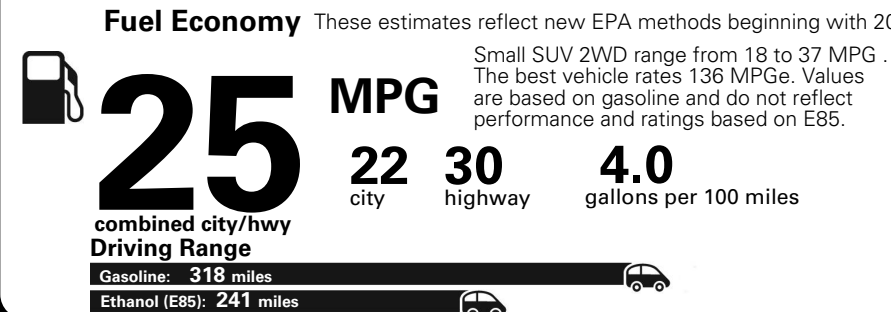

MANUFACTURER'S SUGGESTED RETAIL PRICE OF THIS MODEL INCLUDING DEALER PREPARATION

Base Price: \$21,945

JEEP RENEGADE LATITUDE 4X2
Exterior Color: Alpine White Exterior Paint
Interior Color: Black Interior Colors
Interior: Deluxe Cloth High-Back Bucket Seats
Engine: 2.4-Liter I4 MultiAir® Engine
Transmission: 9-Speed 948TE Automatic Transmission
STANDARD EQUIPMENT (UNLESS REPLACED BY OPTIONAL EQUIPMENT)

**5 YEAR / 60,000 MILE
 POWERTRAIN WARRANTY**

Assembly Point/Port of Entry: JACKSONVILLE, FLORIDA U.S.A. S.L. SHIP TO: SOLD TO:
 VIN: ZAC-CJABB2JP-H42748 L4-VON: 8392 0520

THIS LABEL IS ADDED TO THIS VEHICLE TO COMPLY WITH FEDERAL LAW. THE LABEL CANNOT BE REMOVED OR ALTERED PRIOR TO DELIVERY TO THE ULTIMATE PURCHASER.

Fuel Economy and Environment

Flexible Fuel Vehicle
 Gasoline-Ethanol (E85)

You spend \$500
 in fuel costs over 5 years compared to the average new vehicle.

Annual fuel cost \$1,450

Actual results will vary for many reasons, including driving conditions and how you drive and maintain your vehicle. The average new vehicle gets 27 MPG and cost \$6,750 to fuel over 5 years. Cost estimates are based on 15,000 miles per year at \$2.40 per gallon. This is a dual fueled automobile. MPGe is miles per gasoline gallon equivalent. Vehicle emissions are a significant cause of climate change and smog.