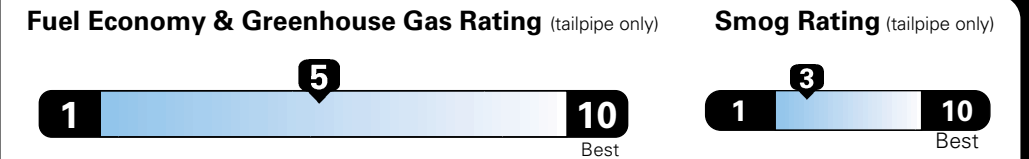

MANUFACTURER'S SUGGESTED RETAIL PRICE OF THIS MODEL INCLUDING DEALER PREPARATION

Base Price: \$21,945

JEEP RENEGADE LATITUDE 4X2
Exterior Color: Alpine White Exterior Paint
Interior Color: Black Interior Colors
Interior: Deluxe Cloth High-Back Bucket Seats
Engine: 2.4-Liter I4 MultiAir® Engine
Transmission: 9-Speed 948TE Automatic Transmission
STANDARD EQUIPMENT (UNLESS REPLACED BY OPTIONAL EQUIPMENT)

Fuel Economy and Environment

Flexible Fuel Vehicle
 Gasoline-Ethanol (E85)

You spend \$500
 in fuel costs over 5 years compared to the average new vehicle.

Annual fuel cost \$1,450

Actual results will vary for many reasons, including driving conditions and how you drive and maintain your vehicle. The average new vehicle gets 27 MPG and cost \$6,750 to fuel over 5 years. Cost estimates are based on 15,000 miles per year at \$2.40 per gallon. This is a dual fueled automobile. MPGe is miles per gasoline gallon equivalent. Vehicle emissions are a significant cause of climate change and smog.