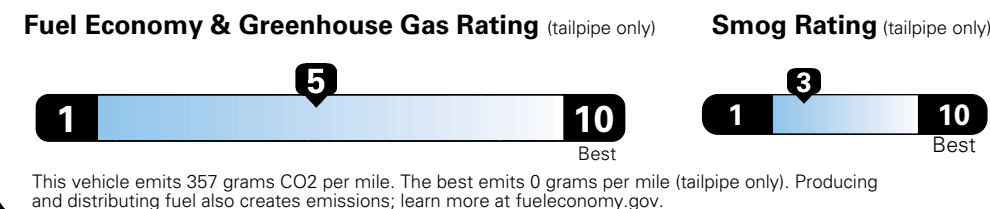

MANUFACTURER'S SUGGESTED RETAIL PRICE OF THIS MODEL INCLUDING DEALER PREPARATION

Base Price: \$21,945

JEOP RENEGADE LATITUDE 4X2
Exterior Color: Alpine White Exterior Paint
Interior Color: Black Interior Colors
Interior: Premium Cloth Bucket Seats
Engine: 2.4-Liter I4 MultiAir® Engine
Transmission: 9-Speed 948TE Automatic Transmission

For more information visit: www.jeep.com
 or call 1-877-IAM-JEEP

FCA US LLC

Fuel Economy and Environment

**Flexible Fuel Vehicle
 Gasoline-Ethanol (E85)**

**You spend
 \$500
 in fuel costs
 over 5 years
 compared to the
 average new vehicle.**

**Annual fuel cost
 \$1,450**

Actual results will vary for many reasons, including driving conditions and how you drive and maintain your vehicle. The average new vehicle gets 27 MPG and cost \$6,750 to fuel over 5 years. Cost estimates are based on 15,000 miles per year at \$2.40 per gallon. This is a dual fueled automobile. MPGe is miles per gasoline gallon equivalent. Vehicle emissions are a significant cause of climate change and smog.