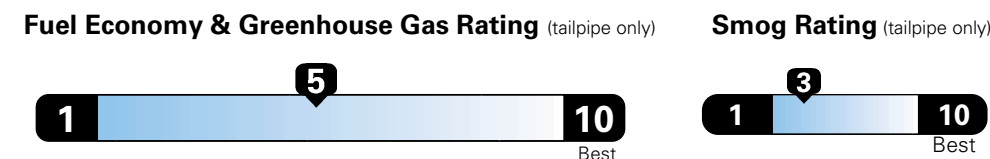

MANUFACTURER'S SUGGESTED RETAIL PRICE OF THIS MODEL INCLUDING DEALER PREPARATION

**Base Price: \$21,945**

**JEOP RENEGADE LATITUDE 4X2**  
**Exterior Color:** Black Exterior Paint  
**Interior Color:** Black / Ski Gray Interior Color  
**Interior:** Premium Cloth Bucket Seats  
**Engine:** 2.4-Liter I4 MultiAir® Engine  
**Transmission:** 9-Speed 948TE Automatic Transmission

## Fuel Economy and Environment

**E85 Flexible Fuel Vehicle  
 Gasoline-Ethanol (E85)**

**You spend \$500**  
 in fuel costs over 5 years compared to the average new vehicle.

**Annual fuel cost \$1,450**