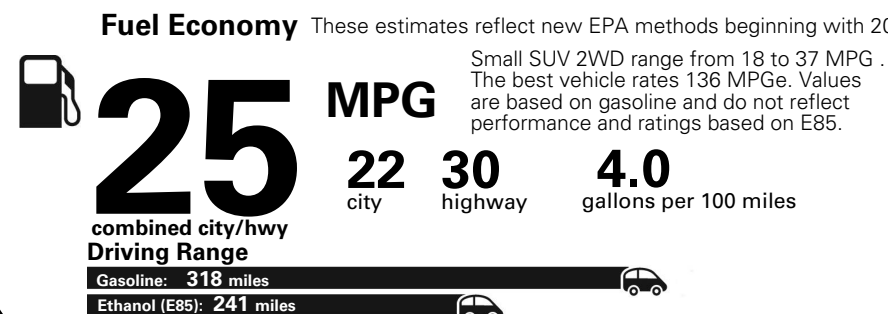

TOTAL PRICE: * $27,555

WARRANTY COVERAGE
5-year or 60,000-mile Powertrain Limited Warranty.
3-year or 36,000-mile Basic Limited Warranty.
Ask Dealer for a copy of the limited warranties or see your owner's manual for details.

**5 YEAR / 60,000 MILE
POWERTRAIN WARRANTY**

Assembly Point/Port of Entry: BALTIMORE, MARYLAND, U.S.A. S.L. SHIP TO: SOLD TO:
VIN: ZAC-CJABB2JP-H68864 L4-VON: 1485 0621

THIS LABEL IS ADDED TO THIS VEHICLE TO COMPLY WITH FEDERAL LAW. THE LABEL CANNOT BE REMOVED OR ALTERED PRIOR TO DELIVERY TO THE ULTIMATE PURCHASER.

* STATE AND/OR LOCAL TAXES IF ANY, LICENSE AND TITLE FEES AND DEALER SUPPLIED AND INSTALLED OPTIONS AND ACCESSORIES ARE NOT INCLUDED IN THIS PRICE. DISCOUNT, IF ANY, IS BASED ON PRICE OF OPTIONS IF PURCHASED SEPARATELY.

Fuel Economy and Environment

**E85 Flexible Fuel Vehicle
Gasoline-Ethanol (E85)**

You spend $500
in fuel costs over 5 years compared to the average new vehicle.

Annual fuel cost $1,450