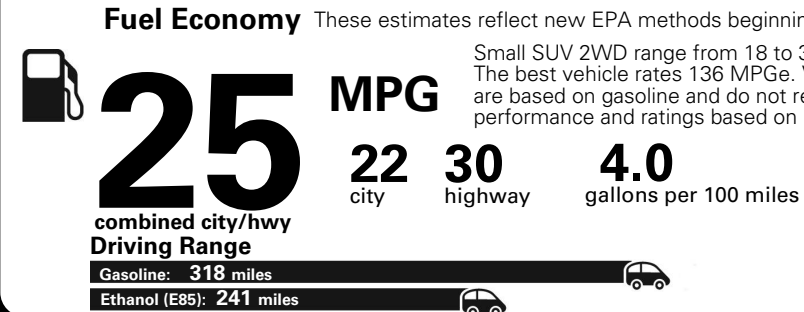

TOTAL PRICE: * $25,315

WARRANTY COVERAGE
5-year or 60,000-mile Powertrain Limited Warranty.
3-year or 36,000-mile Basic Limited Warranty.
Ask Dealer for a copy of the limited warranties or see your owner's manual for details.

**5 YEAR / 60,000 MILE
POWERTRAIN WARRANTY**

Assembly Point/Port of Entry: JACKSONVILLE, FLORIDA U.S.A. S.L. SHIP TO: SOLD TO:
VIN: ZAC-CJABB2JP-H74776 L4-VON: 9488 0702

THIS LABEL IS ADDED TO THIS VEHICLE TO COMPLY WITH FEDERAL LAW. THE LABEL CANNOT BE REMOVED OR ALTERED PRIOR TO DELIVERY TO THE ULTIMATE PURCHASER.

* STATE AND/OR LOCAL TAXES IF ANY, LICENSE AND TITLE FEES AND DEALER SUPPLIED AND INSTALLED OPTIONS AND ACCESSORIES ARE NOT INCLUDED IN THIS PRICE. DISCOUNT, IF ANY, IS BASED ON PRICE OF OPTIONS IF PURCHASED SEPARATELY.

For more information visit: www.jeep.com
or call 1-877-IAM-JEEP

FCA US LLC

Fuel Economy and Environment

**Flexible Fuel Vehicle
Gasoline-Ethanol (E85)**