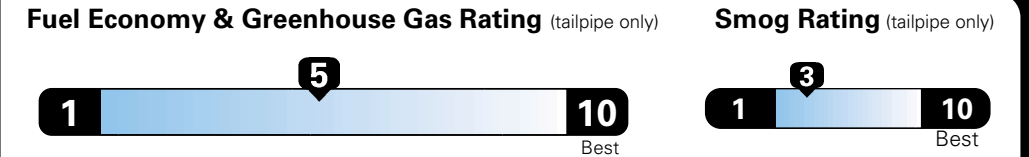

MANUFACTURER'S SUGGESTED RETAIL PRICE OF THIS MODEL INCLUDING DEALER PREPARATION

**Base Price: \$21,945**

**JEOP RENEGADE LATITUDE 4X2**  
**Exterior Color:** Black Exterior Paint  
**Interior Color:** Black / Ski Gray Interior Color  
**Interior:** Premium Cloth Bucket Seats  
**Engine:** 2.4-Liter I4 MultiAir® Engine  
**Transmission:** 9-Speed 948TE Automatic Transmission

## Fuel Economy and Environment

**Flexible Fuel Vehicle  
Gasoline-Ethanol (E85)**

**You spend \$500**  
 in fuel costs over 5 years compared to the average new vehicle.

**Annual fuel cost \$1,450**

Actual results will vary for many reasons, including driving conditions and how you drive and maintain your vehicle. The average new vehicle gets 27 MPG and cost \$6,750 to fuel over 5 years. Cost estimates are based on 15,000 miles per year at \$2.40 per gallon. This is a dual fueled automobile. MPGe is miles per gasoline gallon equivalent. Vehicle emissions are a significant cause of climate change and smog.