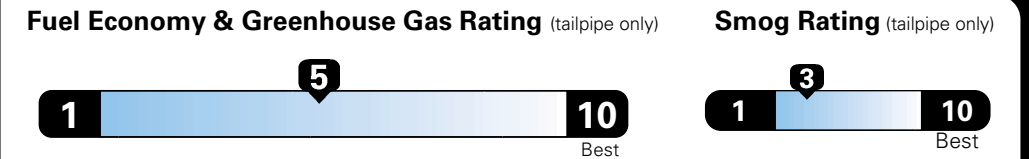

MANUFACTURER'S SUGGESTED RETAIL PRICE OF THIS MODEL INCLUDING DEALER PREPARATION

Base Price: \$21,945

JEOP RENEGADE LATITUDE 4X2
Exterior Color: Black Exterior Paint
Interior Color: Black Interior Colors
Interior: Premium Cloth Bucket Seats
Engine: 2.4-Liter I4 MultiAir® Engine
Transmission: 9-Speed 948TE Automatic Transmission

For more information visit: www.jeep.com
 or call 1-877-IAM-JEEP

FCA US LLC

Fuel Economy and Environment

**Flexible Fuel Vehicle
 Gasoline-Ethanol (E85)**

**You spend
 \$500**
 in fuel costs
 over 5 years
 compared to the
 average new vehicle.

**Annual fuel cost
 \$1,450**

Actual results will vary for many reasons, including driving conditions and how you drive and maintain your vehicle. The average new vehicle gets 27 MPG and cost \$6,750 to fuel over 5 years. Cost estimates are based on 15,000 miles per year at \$2.40 per gallon. This is a dual fueled automobile. MPGe is miles per gasoline gallon equivalent. Vehicle emissions are a significant cause of climate change and smog.