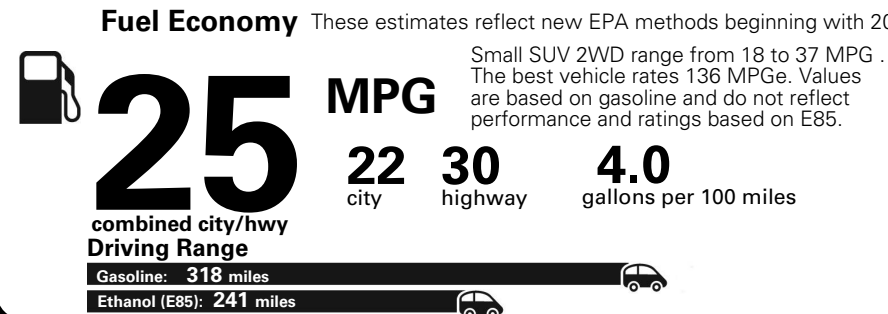

MANUFACTURER'S SUGGESTED RETAIL PRICE OF THIS MODEL INCLUDING DEALER PREPARATION

Base Price: \$21,945

JEOP RENEGADE LATITUDE 4X2
Exterior Color: Black Exterior Paint
Interior Color: Black Interior Colors
Interior: Premium Cloth Bucket Seats
Engine: 2.4-Liter I4 MultiAir® Engine
Transmission: 9-Speed 948TE Automatic Transmission

For more information visit: www.jeep.com
 or call 1-877-IAM-JEEP

FCA US LLC

Fuel Economy and Environment

**Flexible Fuel Vehicle
 Gasoline-Ethanol (E85)**

**You spend
 \$500**
 in fuel costs
 over 5 years
 compared to the
 average new vehicle.