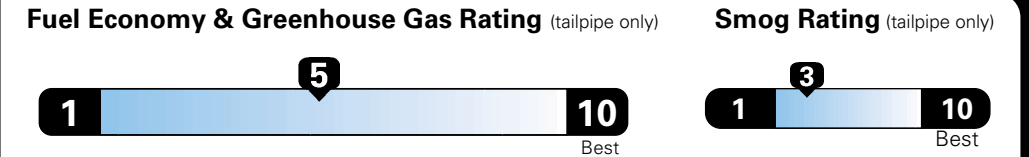

MANUFACTURER'S SUGGESTED RETAIL PRICE OF THIS MODEL INCLUDING DEALER PREPARATION

Base Price: \$21,945

JEOP RENEGADE LATITUDE 4X2
Exterior Color: Alpine White (Vr-296)
Interior Color: Black
Interior: Deluxe Cloth High-Back Bucket Seats
Engine: 2.4L I4 MultiAir Engine
Transmission: 9-Spd 948TE Auto Transmission

Fuel Economy and Environment

**E85 Flexible Fuel Vehicle
 Gasoline-Ethanol (E85)**

You spend \$500
 in fuel costs over 5 years compared to the average new vehicle.

Annual fuel cost \$1,450

Actual results will vary for many reasons, including driving conditions and how you drive and maintain your vehicle. The average new vehicle gets 27 MPG and cost \$6,750 to fuel over 5 years. Cost estimates are based on 15,000 miles per year at \$2.40 per gallon. This is a dual fueled automobile. MPGe is miles per gasoline gallon equivalent. Vehicle emissions are a significant cause of climate change and smog.