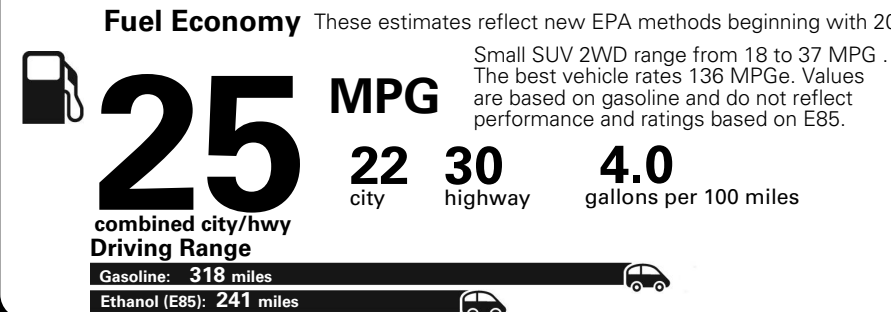

MANUFACTURER'S SUGGESTED RETAIL PRICE OF THIS MODEL INCLUDING DEALER PREPARATION

Base Price: \$21,945

JEOP RENEGADE LATITUDE 4X2
Exterior Color: Alpine White (Vr-296)
Interior Color: Black
Interior: Deluxe Cloth High-Back Bucket Seats
Engine: 2.4L I4 MultiAir Engine
Transmission: 9-Spd 948TE Auto Transmission

Fuel Economy and Environment

**E85 Flexible Fuel Vehicle
 Gasoline-Ethanol (E85)**

You spend \$500
 in fuel costs over 5 years compared to the average new vehicle.

Annual fuel cost \$1,450

Actual results will vary for many reasons, including driving conditions and how you drive and maintain your vehicle. The average new vehicle gets 27 MPG and cost \$6,750 to fuel over 5 years. Cost estimates are based on 15,000 miles per year at \$2.40 per gallon. This is a dual fueled automobile. MPGe is miles per gasoline gallon equivalent. Vehicle emissions are a significant cause of climate change and smog.