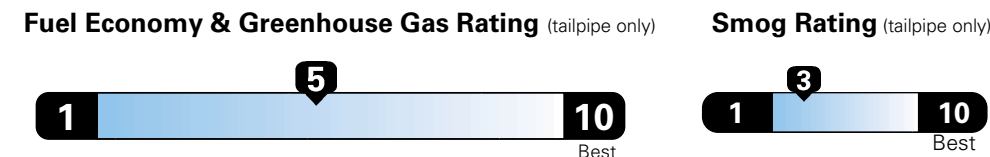

MANUFACTURER'S SUGGESTED RETAIL PRICE OF THIS MODEL INCLUDING DEALER PREPARATION

Base Price: **\$21,945**

**JEEP RENEGADE LATITUDE 4X2**

Exterior Color: Black Exterior Paint  
Interior Color: Black Interior Colors  
Interior: Premium Cloth Bucket Seats  
Engine: 2.4-Liter I4 MultiAir® Engine  
Transmission: 9-Speed 948TE Automatic Transmission

## Fuel Economy and Environment

**Flexible Fuel Vehicle  
Gasoline-Ethanol (E85)**

**You spend  
\$500**  
in fuel costs  
over 5 years  
compared to the  
average new vehicle.

**Annual fuel cost  
\$1,450**