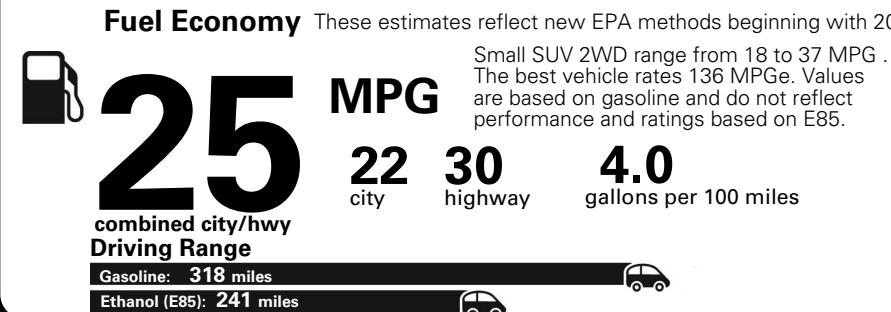

MANUFACTURER'S SUGGESTED RETAIL PRICE OF THIS MODEL INCLUDING DEALER PREPARATION

Base Price: \$21,945

JEOP RENEGADE LATITUDE 4X2
Exterior Color: Jetset Blue Exterior Paint
Interior Color: Black Interior Colors
Interior: Deluxe Cloth High-Back Bucket Seats
Engine: 2.4-Liter I4 MultiAir® Engine
Transmission: 9-Speed 948TE Automatic Transmission

Fuel Economy and Environment

**Flexible Fuel Vehicle
 Gasoline-Ethanol (E85)**

**You spend
 \$500
 in fuel costs
 over 5 years
 compared to the
 average new vehicle.**

**Annual fuel cost
 \$1,450**

This vehicle emits 357 grams CO2 per mile. The best emits 0 grams per mile (tailpipe only). Producing and distributing fuel also creates emissions; learn more at fuelconomy.gov.