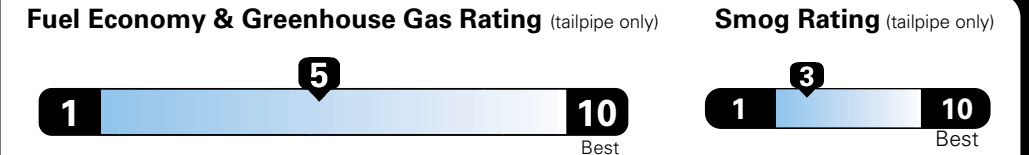

MANUFACTURER'S SUGGESTED RETAIL PRICE OF THIS MODEL INCLUDING DEALER PREPARATION

Base Price: \$21,945

JEOP RENEGADE LATITUDE 4X2
Exterior Color: Jetset Blue Exterior Paint
Interior Color: Black Interior Colors
Interior: Deluxe Cloth High-Back Bucket Seats
Engine: 2.4-Liter I4 MultiAir® Engine
Transmission: 9-Speed 948TE Automatic Transmission

Fuel Economy and Environment

**Flexible Fuel Vehicle
 Gasoline-Ethanol (E85)**

**You spend
 \$500
 in fuel costs
 over 5 years
 compared to the
 average new vehicle.**

**Annual fuel cost
 \$1,450**

This vehicle emits 357 grams CO2 per mile. The best emits 0 grams per mile (tailpipe only). Producing and distributing fuel also creates emissions; learn more at fuelconomy.gov.

Actual results will vary for many reasons, including driving conditions and how you drive and maintain your vehicle. The average new vehicle gets 27 MPG and cost \$6,750 to fuel over 5 years. Cost estimates are based on 15,000 miles per year at \$2.40 per gallon. This is a dual fueled automobile. MPGe is miles per gasoline gallon equivalent. Vehicle emissions are a significant cause of climate change and smog.