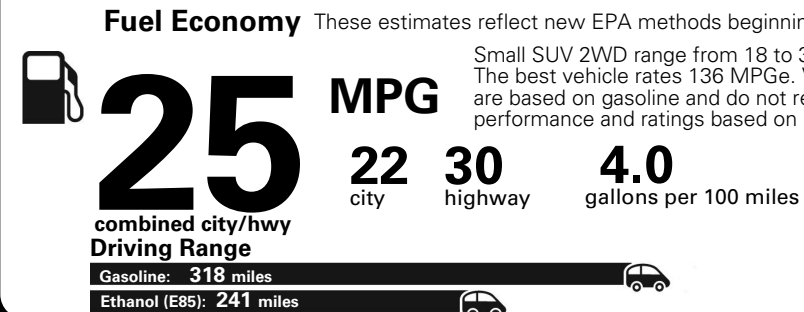

TOTAL PRICE: * $25,960

WARRANTY COVERAGE
5-year or 60,000-mile Powertrain Limited Warranty.
3-year or 36,000-mile Basic Limited Warranty.
Ask Dealer for a copy of the limited warranties or see your owner's manual for details.

**5 YEAR / 60,000 MILE
POWERTRAIN WARRANTY**

Assembly Point/Port of Entry: HOUSTON, TEXAS, U.S.A. S.L. SHIP TO: SOLD TO:
VIN: ZAC-CJABB2JP-J01483 L4-VON: 2444 0823

THIS LABEL IS ADDED TO THIS VEHICLE TO COMPLY WITH FEDERAL LAW. THE LABEL CANNOT BE REMOVED OR ALTERED PRIOR TO DELIVERY TO THE ULTIMATE PURCHASER.

* STATE AND/OR LOCAL TAXES IF ANY, LICENSE AND TITLE FEES AND DEALER SUPPLIED AND INSTALLED OPTIONS AND ACCESSORIES ARE NOT INCLUDED IN THIS PRICE. DISCOUNT, IF ANY, IS BASED ON PRICE OF OPTIONS IF PURCHASED SEPARATELY.

Fuel Economy and Environment

**Flexible Fuel Vehicle
Gasoline-Ethanol (E85)**