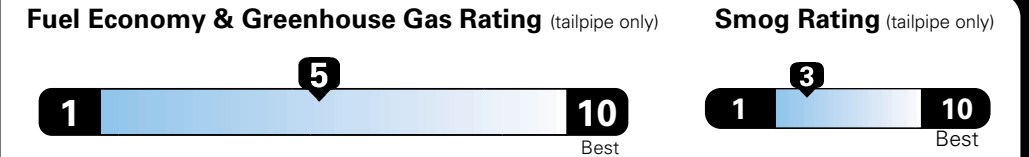

MANUFACTURER'S SUGGESTED RETAIL PRICE OF THIS MODEL INCLUDING DEALER PREPARATION

**Base Price: \$21,945**

**JEOP RENEGADE LATITUDE 4X2**  
**Exterior Color:** Jetset Blue Exterior Paint  
**Interior Color:** Black Interior Colors  
**Interior:** Premium Cloth Bucket Seats  
**Engine:** 2.4-Liter I4 MultiAir® Engine  
**Transmission:** 9-Speed 948TE Automatic Transmission

## Fuel Economy and Environment

**Flexible Fuel Vehicle  
Gasoline-Ethanol (E85)**

**You spend  
\$500  
in fuel costs  
over 5 years  
compared to the  
average new vehicle.**

**Annual fuel cost  
\$1,450**

Actual results will vary for many reasons, including driving conditions and how you drive and maintain your vehicle. The average new vehicle gets 27 MPG and cost \$6,750 to fuel over 5 years. Cost estimates are based on 15,000 miles per year at \$2.40 per gallon. This is a dual fueled automobile. MPGe is miles per gasoline gallon equivalent. Vehicle emissions are a significant cause of climate change and smog.