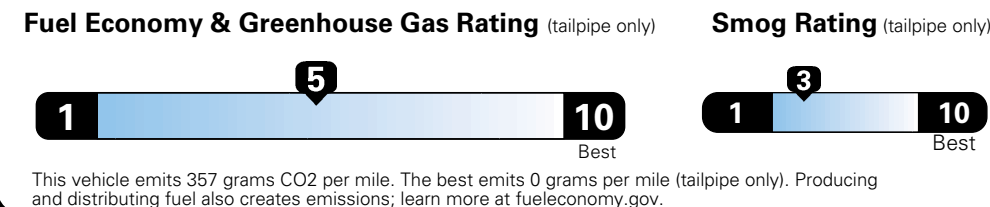

## Fuel Economy and Environment

**Flexible Fuel Vehicle  
 Gasoline-Ethanol (E85)**

**You spend  
 \$500**  
 in fuel costs  
 over 5 years  
 compared to the  
 average new vehicle.

**Annual fuel cost  
 \$1,450**

Actual results will vary for many reasons, including driving conditions and how you drive and maintain your vehicle. The average new vehicle gets 27 MPG and cost \$6,750 to fuel over 5 years. Cost estimates are based on 15,000 miles per year at \$2.40 per gallon. This is a dual fueled automobile. MPGe is miles per gasoline gallon equivalent. Vehicle emissions are a significant cause of climate change and smog.