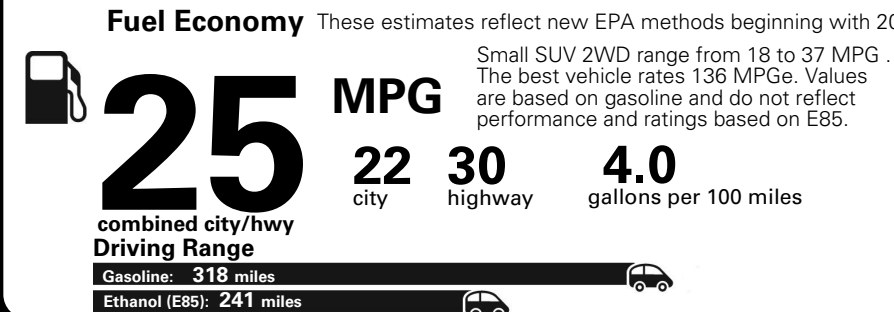

Deluxe Cloth High-Back Bucket Seats
Altitude Package
Black Accent Stitching
Exterior Mirrors with Turn Signals
18-Inch x 8.0-Inch Gloss Black Wheels
225/55R18 All Season Tires
Black Day Light Opening Moldings
Gloss Black Badging
Gloss Black Rear Fascia Applique
Gloss Black Instrument Panel Bezels
Premium Door Trim Panel

2.4-Liter I4 MultiAir® Engine $1,530

Flex Fuel Vehicle
Gloss Black Steering Wheel Bezel
Federal Emissions
Full Size Temporary Use Spare Tire $345

Destination Charge $1,495

TOTAL PRICE: * $26,260

WARRANTY COVERAGE
5-year or 60,000-mile Powertrain Limited Warranty.
3-year or 36,000-mile Basic Limited Warranty.
Ask Dealer for a copy of the limited warranties or see your owner's manual for details.

**5 YEAR / 60,000 MILE
POWERTRAIN WARRANTY**

Assembly Point/Port of Entry: JACKSONVILLE, FLORIDA U.S.A. S.L. SHIP TO: SOLD TO:
VIN: ZAC-CJABB2JP-J10202 L4-VON: 3226 1231

THIS LABEL IS ADDED TO THIS VEHICLE TO COMPLY WITH FEDERAL LAW. THE LABEL CANNOT BE REMOVED OR ALTERED PRIOR TO DELIVERY TO THE ULTIMATE PURCHASER.

* STATE AND/OR LOCAL TAXES IF ANY, LICENSE AND TITLE FEES AND DEALER SUPPLIED AND INSTALLED OPTIONS AND ACCESSORIES ARE NOT INCLUDED IN THIS PRICE. DISCOUNT, IF ANY, IS BASED ON PRICE OF OPTIONS IF PURCHASED SEPARATELY.

Fuel Economy and Environment

**Flexible Fuel Vehicle
Gasoline-Ethanol (E85)**

**You spend
$500
in fuel costs
over 5 years**
compared to the average new vehicle.

**Annual fuel cost
$1,450**