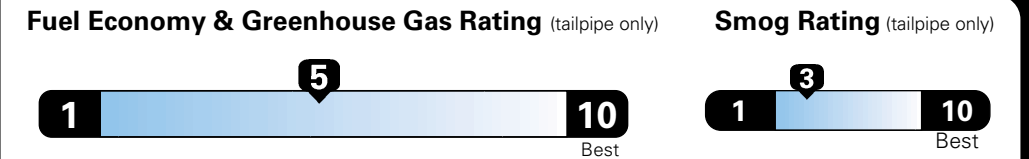

MANUFACTURER'S SUGGESTED RETAIL PRICE OF THIS MODEL INCLUDING DEALER PREPARATION

**Base Price: \$22,095**

**JEEP RENEGADE LATITUDE 4X2**  
**Exterior Color:** Granite Crystal Metallic Clear-Coat Exterior Paint  
**Interior Color:** Black Interior Colors  
**Interior:** Deluxe Cloth High-Back Bucket Seats  
**Engine:** 2.4-Liter I4 MultiAir® Engine  
**Transmission:** 9-Speed 948TE Automatic Transmission

## Fuel Economy and Environment

**Flexible Fuel Vehicle  
 Gasoline-Ethanol (E85)**

**You spend  
 \$500  
 in fuel costs  
 over 5 years**  
 compared to the average new vehicle.

**Annual fuel cost  
 \$1,450**