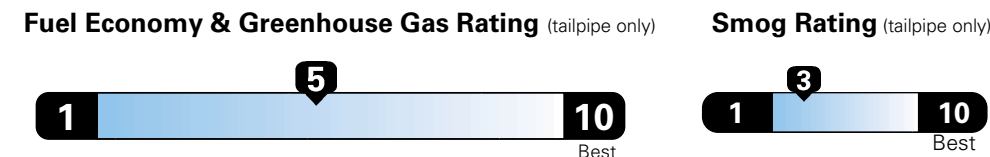

MANUFACTURER'S SUGGESTED RETAIL PRICE OF THIS MODEL INCLUDING DEALER PREPARATION

Base Price: **\$22,095**

JEOP RENEGADE LATITUDE 4X2

Exterior Color: Anvil Exterior Paint
Interior Color: Black Interior Colors
Interior: Premium Cloth Bucket Seats
Engine: 2.4-Liter I4 MultiAir® Engine
Transmission: 9-Speed 948TE Automatic Transmission

Fuel Economy and Environment

**Flexible Fuel Vehicle
Gasoline-Ethanol (E85)**

**You spend
\$500**
in fuel costs
over 5 years
compared to the
average new vehicle.

**Annual fuel cost
\$1,450**

Actual results will vary for many reasons, including driving conditions and how you drive and maintain your vehicle. The average new vehicle gets 27 MPG and cost \$6,750 to fuel over 5 years. Cost estimates are based on 15,000 miles per year at \$2.40 per gallon. This is a dual fueled automobile. MPGe is miles per gasoline gallon equivalent. Vehicle emissions are a significant cause of climate change and smog.