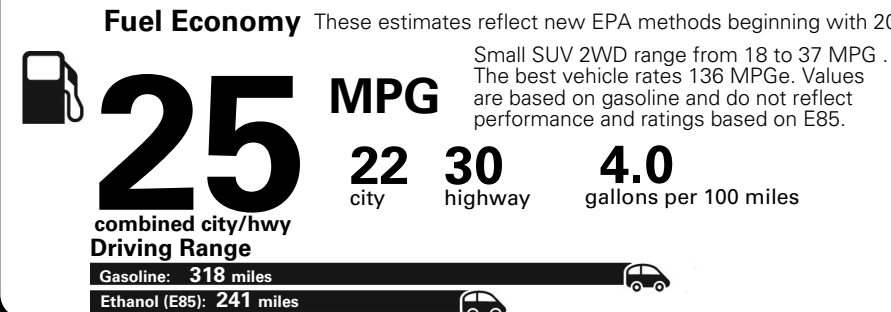

MANUFACTURER'S SUGGESTED RETAIL PRICE OF THIS MODEL INCLUDING DEALER PREPARATION

Base Price: \$22,095

JEOP RENEGADE LATITUDE 4X2
Exterior Color: Granite Crystal Metallic Clear-Coat Exterior Paint
Interior Color: Black Interior Colors
Interior: Premium Cloth Bucket Seats
Engine: 2.4-Liter I4 MultiAir[®] Engine
Transmission: 9-Speed 948TE Automatic Transmission

Fuel Economy and Environment

**E85 Flexible Fuel Vehicle
 Gasoline-Ethanol (E85)**

You spend \$500
 in fuel costs over 5 years compared to the average new vehicle.

Annual fuel cost \$1,450

Actual results will vary for many reasons, including driving conditions and how you drive and maintain your vehicle. The average new vehicle gets 27 MPG and cost \$6,750 to fuel over 5 years. Cost estimates are based on 15,000 miles per year at \$2.40 per gallon. This is a dual fueled automobile. MPGe is miles per gasoline gallon equivalent. Vehicle emissions are a significant cause of climate change and smog.