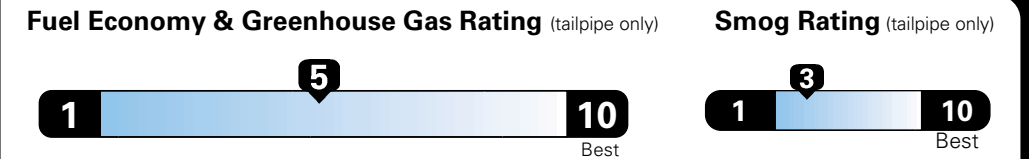

MANUFACTURER'S SUGGESTED RETAIL PRICE OF THIS MODEL INCLUDING DEALER PREPARATION

Base Price: \$22,095

JEOP RENEGADE LATITUDE 4X2
Exterior Color: Granite Crystal Metallic Clear-Coat Exterior Paint
Interior Color: Black Interior Colors
Interior: Premium Cloth Bucket Seats
Engine: 2.4-Liter I4 MultiAir[®] Engine
Transmission: 9-Speed 948TE Automatic Transmission

Fuel Economy and Environment

**E85 Flexible Fuel Vehicle
 Gasoline-Ethanol (E85)**

You spend \$500
 in fuel costs over 5 years compared to the average new vehicle.

Annual fuel cost \$1,450

Actual results will vary for many reasons, including driving conditions and how you drive and maintain your vehicle. The average new vehicle gets 27 MPG and cost \$6,750 to fuel over 5 years. Cost estimates are based on 15,000 miles per year at \$2.40 per gallon. This is a dual fueled automobile. MPGe is miles per gasoline gallon equivalent. Vehicle emissions are a significant cause of climate change and smog.