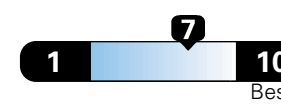

Actual results will vary for many reasons, including driving conditions and how you drive and maintain your vehicle. The average new vehicle gets 27 MPG and cost $6,750 to fuel over 5 years. Cost estimates are based on 15,000 miles per year at $2.40 per gallon. MPGe is miles per gasoline gallon equivalent. Vehicle emissions are a significant cause of climate change and smog.

fuel economy.gov

Calculate personalized estimates and compare vehicles