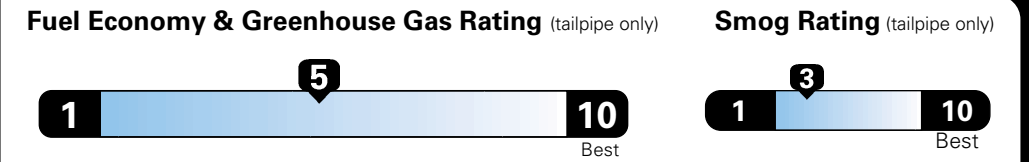

MANUFACTURER'S SUGGESTED RETAIL PRICE OF THIS MODEL INCLUDING DEALER PREPARATION

Base Price: \$22,095

JEOP RENEGADE LATITUDE 4X2
Exterior Color: Colorado Red Exterior Paint
Interior Color: Black Interior Colors
Interior: Premium Cloth Bucket Seats
Engine: 2.4-Liter I4 MultiAir® Engine
Transmission: 9-Speed 948TE Automatic Transmission
STANDARD EQUIPMENT (UNLESS REPLACED BY OPTIONAL EQUIPMENT)

For more information visit: www.jeep.com
 or call 1-877-IAM-JEEP

FCA US LLC

Fuel Economy and Environment

**E85 Flexible Fuel Vehicle
 Gasoline-Ethanol (E85)**

You spend \$500
 in fuel costs over 5 years compared to the average new vehicle.

Annual fuel cost \$1,450

Actual results will vary for many reasons, including driving conditions and how you drive and maintain your vehicle. The average new vehicle gets 27 MPG and cost \$6,750 to fuel over 5 years. Cost estimates are based on 15,000 miles per year at \$2.40 per gallon. This is a dual fueled automobile. MPGe is miles per gasoline gallon equivalent. Vehicle emissions are a significant cause of climate change and smog.