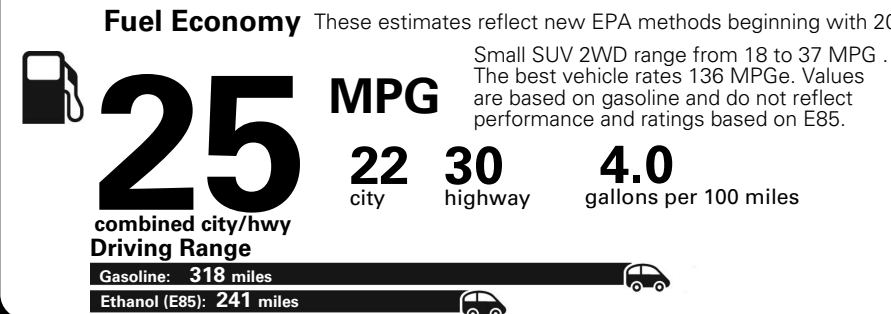

MANUFACTURER'S SUGGESTED RETAIL PRICE OF THIS MODEL INCLUDING DEALER PREPARATION

Base Price: \$22,095

JEOP RENEGADE LATITUDE 4X2
Exterior Color: Colorado Red Exterior Paint
Interior Color: Black Interior Colors
Interior: Premium Cloth Bucket Seats
Engine: 2.4-Liter I4 MultiAir® Engine
Transmission: 9-Speed 948TE Automatic Transmission
STANDARD EQUIPMENT (UNLESS REPLACED BY OPTIONAL EQUIPMENT)

For more information visit: www.jeep.com
 or call 1-877-IAM-JEEP

FCA US LLC

Fuel Economy and Environment

**E85 Flexible Fuel Vehicle
 Gasoline-Ethanol (E85)**

You spend \$500
 in fuel costs over 5 years compared to the average new vehicle.