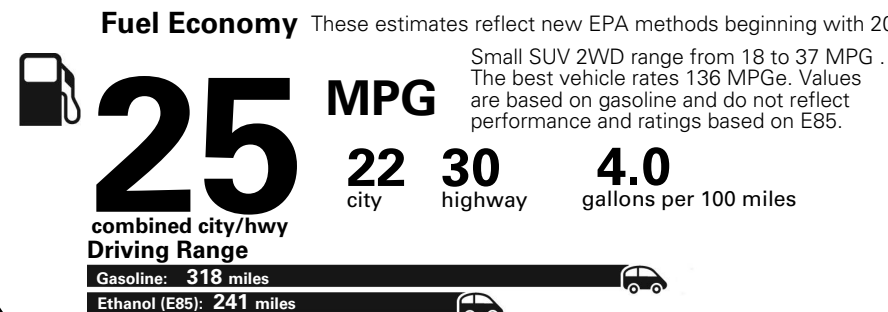

## Fuel Economy and Environment

**Flexible Fuel Vehicle  
 Gasoline-Ethanol (E85)**

**You spend  
 \$500**  
 in fuel costs  
 over 5 years  
 compared to the  
 average new vehicle.

**Annual fuel cost  
 \$1,450**