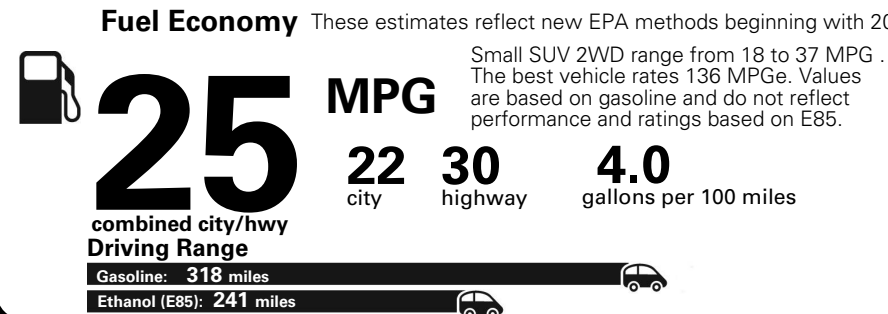

MANUFACTURER'S SUGGESTED RETAIL PRICE OF THIS MODEL INCLUDING DEALER PREPARATION

Base Price: \$22,095

JEOP RENEGADE LATITUDE 4X2
Exterior Color: Anvil Exterior Paint
Interior Color: Black Interior Colors
Interior: Premium Cloth Bucket Seats
Engine: 2.4-Liter I4 MultiAir® Engine
Transmission: 9-Speed 948TE Automatic Transmission

For more information visit: www.jeep.com
 or call 1-877-IAM-JEEP

FCA US LLC

Fuel Economy and Environment

**E85 Flexible Fuel Vehicle
 Gasoline-Ethanol (E85)**

You spend \$500
 in fuel costs over 5 years compared to the average new vehicle.