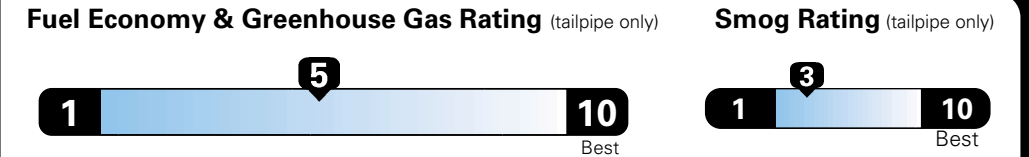

MANUFACTURER'S SUGGESTED RETAIL PRICE OF THIS MODEL INCLUDING DEALER PREPARATION

Base Price: \$22,095

JEOP RENEGADE LATITUDE 4X2
Exterior Color: Anvil Exterior Paint
Interior Color: Black Interior Colors
Interior: Premium Cloth Bucket Seats
Engine: 2.4-Liter I4 MultiAir® Engine
Transmission: 9-Speed 948TE Automatic Transmission

For more information visit: www.jeep.com
 or call 1-877-IAM-JEEP

FCA US LLC

Fuel Economy and Environment

**E85 Flexible Fuel Vehicle
 Gasoline-Ethanol (E85)**

You spend \$500
 in fuel costs over 5 years compared to the average new vehicle.

Annual fuel cost \$1,450

Actual results will vary for many reasons, including driving conditions and how you drive and maintain your vehicle. The average new vehicle gets 27 MPG and cost \$6,750 to fuel over 5 years. Cost estimates are based on 15,000 miles per year at \$2.40 per gallon. This is a dual fueled automobile. MPGe is miles per gasoline gallon equivalent. Vehicle emissions are a significant cause of climate change and smog.