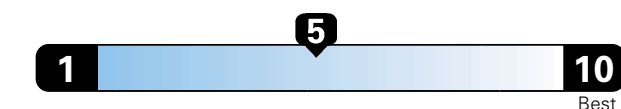

This vehicle emits 357 grams CO2 per mile. The best emits 0 grams per mile (tailpipe only). Producing and distributing fuel also creates emissions; learn more at fuel economy.gov.

Actual results will vary for many reasons, including driving conditions and how you drive and maintain your vehicle. The average new vehicle gets 27 MPG and cost $6,750 to fuel over 5 years. Cost estimates are based on 15,000 miles per year at $2.40 per gallon. MPGe is miles per gasoline gallon equivalent. Vehicle emissions are a significant cause of climate change and smog.

fuel economy.gov

Calculate personalized estimates and compare vehicles