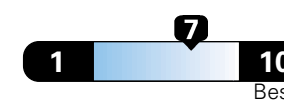

Smog Rating (tailpipe only)

This vehicle emits 357 grams CO2 per mile. The best emits 0 grams per mile (tailpipe only). Producing and distributing fuel also creates emissions; learn more at fuelconomy.gov.

Actual results will vary for many reasons, including driving conditions and how you drive and maintain your vehicle. The average new vehicle gets 27 MPG and cost $6,750 to fuel over 5 years. Cost estimates are based on 15,000 miles per year at $2.40 per gallon. MPGe is miles per gasoline gallon equivalent. Vehicle emissions are a significant cause of climate change and smog.

fuelconomy.gov

Calculate personalized estimates and compare vehicles