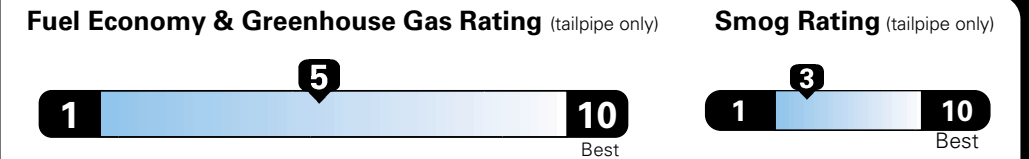

## Fuel Economy and Environment

**Flexible Fuel Vehicle  
 Gasoline-Ethanol (E85)**

**You spend  
 \$500**  
 in fuel costs  
 over 5 years  
 compared to the  
 average new vehicle.

**Annual fuel cost  
 \$1,450**