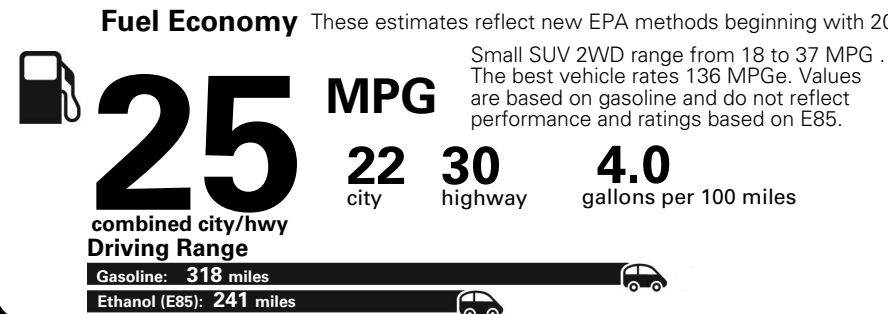

EXTERIOR FEATURES
16-Inch x 6.5-Inch Aluminum Wheels
215/65R16 All Season Tires
Black Side Roof Rails
Power Heated Mirrors
Tire Service Kit (No Compact Spare)
Automatic Headlamps
Cornering Front Fog Lamps

OPTIONAL EQUIPMENT (May Replace Standard Equipment)
Customer Preferred Package 27J $1,530
2.4-Liter I4 MultiAir® Engine
17-Inch x 7.0-Inch Aluminum Wheels
215/60R17 BSW All Season Touring Tires
Flex Fuel Vehicle
Federal Emissions

Destination Charge $1,495

TOTAL PRICE: * $25,120

WARRANTY COVERAGE
5-year or 60,000-mile Powertrain Limited Warranty.
3-year or 36,000-mile Basic Limited Warranty.
Ask Dealer for a copy of the limited warranties or see your owner's manual for details.

**5 YEAR / 60,000 MILE
POWERTRAIN WARRANTY**

Assembly Point/Port of Entry: JACKSONVILLE, FLORIDA U.S.A. S.L. SHIP TO: SOLD TO:
VIN: ZAC-CJABB2JP-J44995 L4-VON: 6195 1105

THIS LABEL IS ADDED TO THIS VEHICLE TO COMPLY WITH FEDERAL LAW. THE LABEL CANNOT BE REMOVED OR ALTERED PRIOR TO DELIVERY TO THE ULTIMATE PURCHASER.

* STATE AND/OR LOCAL TAXES IF ANY, LICENSE AND TITLE FEES AND DEALER SUPPLIED AND INSTALLED OPTIONS AND ACCESSORIES ARE NOT INCLUDED IN THIS PRICE. DISCOUNT, IF ANY, IS BASED ON PRICE OF OPTIONS IF PURCHASED SEPARATELY.

For more information visit: www.jeep.com
or call 1-877-IAM-JEEP

FCA US LLC

Fuel Economy and Environment

**Flexible Fuel Vehicle
Gasoline-Ethanol (E85)**