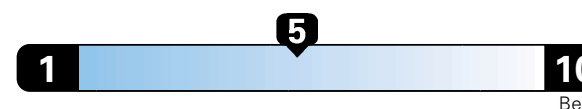

This vehicle emits 357 grams CO2 per mile. The best emits 0 grams per mile (tailpipe only). Producing and distributing fuel also creates emissions; learn more at fuelconomy.gov.

Smog Rating (tailpipe only)