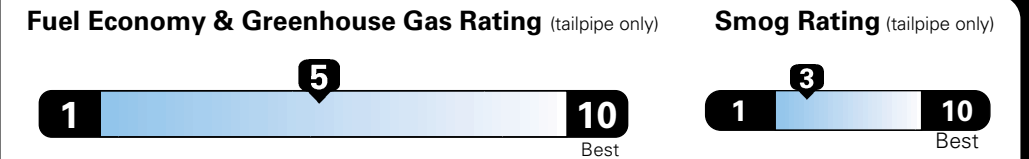

**You spend
$500
in fuel costs
over 5 years
compared to the
average new vehicle.**

**Annual fuel cost
$1,450**