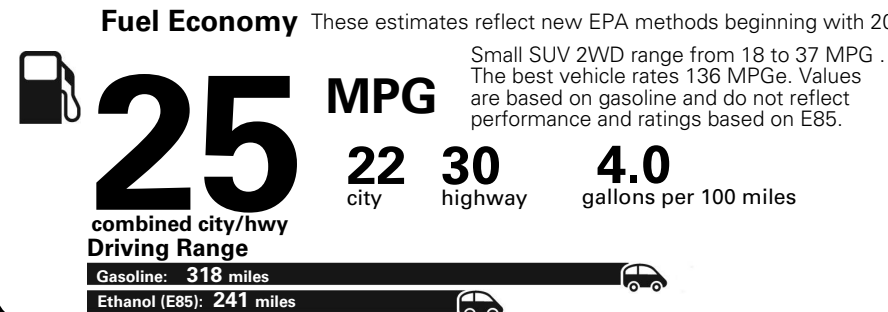

Popular Equipment Group $595
115-Volt Auxiliary Power Outlet
40 / 20 / 40 Rear Seat with Trunk Pass-Thru
Power 4-Way Driver Lumbar Adjust
Power 8-Way Driver Seat and Manual 4-Way Pass Seat
Auto-Dimming Rear View Mirror

2.4-Liter I4 MultiAir® Engine $1,530
Flex Fuel Vehicle
Dual-Pane Panoramic Power Sunroof $1,595
Gloss Black Steering Wheel Bezel
Federal Emissions

Destination Charge $1,495

TOTAL PRICE: * $28,105

WARRANTY COVERAGE
5-year or 60,000-mile Powertrain Limited Warranty.
3-year or 36,000-mile Basic Limited Warranty.
Ask Dealer for a copy of the limited warranties or see your owner's manual for details.

**5 YEAR / 60,000 MILE
POWERTRAIN WARRANTY**

Assembly Point/Port of Entry: JACKSONVILLE, FLORIDA U.S.A. S.L. SHIP TO: SOLD TO:
VIN: ZAC-CJABB2JP-J48965 L4-VON: 9497 1105

THIS LABEL IS ADDED TO THIS VEHICLE TO COMPLY WITH FEDERAL LAW. THE LABEL CANNOT BE REMOVED OR ALTERED PRIOR TO DELIVERY TO THE ULTIMATE PURCHASER.

* STATE AND/OR LOCAL TAXES IF ANY, LICENSE AND TITLE FEES AND DEALER SUPPLIED AND INSTALLED OPTIONS AND ACCESSORIES ARE NOT INCLUDED IN THIS PRICE. DISCOUNT, IF ANY, IS BASED ON PRICE OF OPTIONS IF PURCHASED SEPARATELY.

Fuel Economy and Environment

**Flexible Fuel Vehicle
Gasoline-Ethanol (E85)**