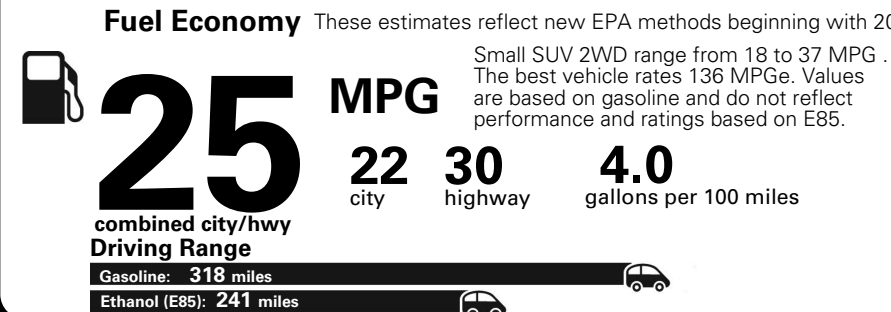

OPTIONAL EQUIPMENT (May Replace Standard Equipment)
Customer Preferred Package 27L $795

Deluxe Cloth High-Back Bucket Seats
Altitude Package
Black Accent Stitching
Exterior Mirrors with Turn Signals
18-Inch x 8.0-Inch Gloss Black Wheels
225/55R18 All Season Tires
Black Day Light Opening Moldings
Gloss Black Badging
Gloss Black Rear Fascia Applique
Gloss Black Instrument Panel Bezels
Premium Door Trim Panel

2.4-Liter I4 MultiAir® Engine $1,530
Flex Fuel Vehicle
Gloss Black Steering Wheel Bezel
Federal Emissions
Full Size Temporary Use Spare Tire $345

Destination Charge $1,495

TOTAL PRICE: * $26,260

WARRANTY COVERAGE
5-year or 60,000-mile Powertrain Limited Warranty.
3-year or 36,000-mile Basic Limited Warranty.
Ask Dealer for a copy of the limited warranties or see your owner's manual for details.

**5 YEAR / 60,000 MILE
POWERTRAIN WARRANTY**

Assembly Point/Port of Entry: HOUSTON, TEXAS, U.S.A. S.L. SHIP TO: SOLD TO:
VIN: ZAC-CJABB2JP-J49596 L4-VON: 3289 1205

THIS LABEL IS ADDED TO THIS VEHICLE TO COMPLY WITH FEDERAL LAW. THE LABEL CANNOT BE REMOVED OR ALTERED PRIOR TO DELIVERY TO THE ULTIMATE PURCHASER.

* STATE AND/OR LOCAL TAXES IF ANY, LICENSE AND TITLE FEES AND DEALER SUPPLIED AND INSTALLED OPTIONS AND ACCESSORIES ARE NOT INCLUDED IN THIS PRICE. DISCOUNT, IF ANY, IS BASED ON PRICE OF OPTIONS IF PURCHASED SEPARATELY.

Fuel Economy and Environment

**Flexible Fuel Vehicle
Gasoline-Ethanol (E85)**