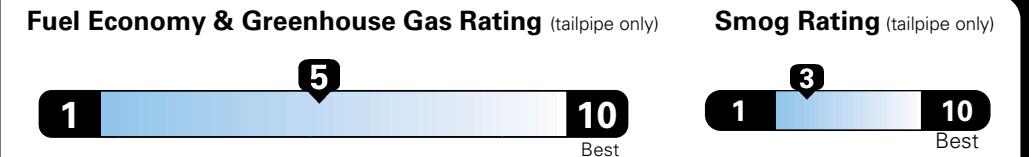

MANUFACTURER'S SUGGESTED RETAIL PRICE OF THIS MODEL INCLUDING DEALER PREPARATION

Base Price: \$22,095

JEOP RENEGADE LATITUDE 4X2
Exterior Color: Alpine White Exterior Paint
Interior Color: Black Interior Colors
Interior: Deluxe Cloth High-Back Bucket Seats
Engine: 2.4-Liter I4 MultiAir® Engine
Transmission: 9-Speed 948TE Automatic Transmission

Fuel Economy and Environment

**Flexible Fuel Vehicle
 Gasoline-Ethanol (E85)**

**You spend
 \$500
 in fuel costs
 over 5 years**
 compared to the average new vehicle.

**Annual fuel cost
 \$1,450**

This vehicle emits 357 grams CO2 per mile. The best emits 0 grams per mile (tailpipe only). Producing and distributing fuel also creates emissions; learn more at fuelconomy.gov.

Actual results will vary for many reasons, including driving conditions and how you drive and maintain your vehicle. The average new vehicle gets 27 MPG and cost \$6,750 to fuel over 5 years. Cost estimates are based on 15,000 miles per year at \$2.40 per gallon. This is a dual fueled automobile. MPGe is miles per gasoline gallon equivalent. Vehicle emissions are a significant cause of climate change and smog.