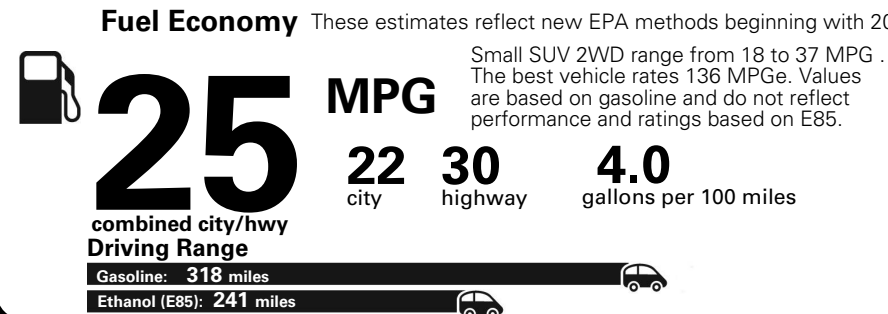

MANUFACTURER'S SUGGESTED RETAIL PRICE OF THIS MODEL INCLUDING DEALER PREPARATION

Base Price: \$22,095

JEOP RENEGADE LATITUDE 4X2
Exterior Color: Black Exterior Paint
Interior Color: Black Interior Colors
Interior: Deluxe Cloth High-Back Bucket Seats
Engine: 2.4-Liter I4 MultiAir® Engine
Transmission: 9-Speed 948TE Automatic Transmission

Fuel Economy and Environment

**Flexible Fuel Vehicle
 Gasoline-Ethanol (E85)**

**You spend
 \$500
 in fuel costs
 over 5 years
 compared to the
 average new vehicle.**

**Annual fuel cost
 \$1,450**

Actual results will vary for many reasons, including driving conditions and how you drive and maintain your vehicle. The average new vehicle gets 27 MPG and cost \$6,750 to fuel over 5 years. Cost estimates are based on 15,000 miles per year at \$2.40 per gallon. This is a dual fueled automobile. MPGe is miles per gasoline gallon equivalent. Vehicle emissions are a significant cause of climate change and smog.