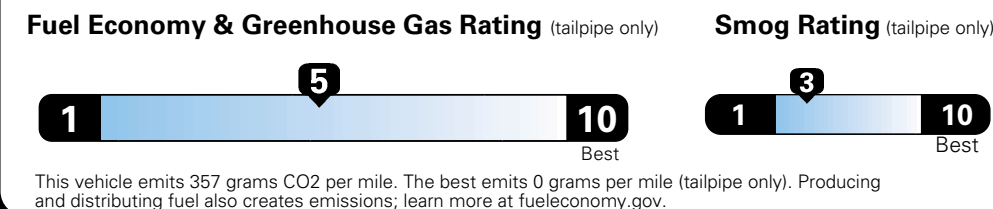

MANUFACTURER'S SUGGESTED RETAIL PRICE OF THIS MODEL INCLUDING DEALER PREPARATION

Base Price: \$22,095

JEOP RENEGADE LATITUDE 4X2
Exterior Color: Alpine White Exterior Paint
Interior Color: Black Interior Colors
Interior: Premium Cloth Bucket Seats
Engine: 2.4-Liter I4 MultiAir[®] Engine
Transmission: 9-Speed 948TE Automatic Transmission

For more information visit: www.jeep.com
 or call 1-877-IAM-JEEP

FCA US LLC

Fuel Economy and Environment

E85 Flexible Fuel Vehicle Gasoline-Ethanol (E85)

You spend \$500
 in fuel costs over 5 years compared to the average new vehicle.

Annual fuel cost \$1,450

Actual results will vary for many reasons, including driving conditions and how you drive and maintain your vehicle. The average new vehicle gets 27 MPG and cost \$6,750 to fuel over 5 years. Cost estimates are based on 15,000 miles per year at \$2.40 per gallon. This is a dual fueled automobile. MPGe is miles per gasoline gallon equivalent. Vehicle emissions are a significant cause of climate change and smog.