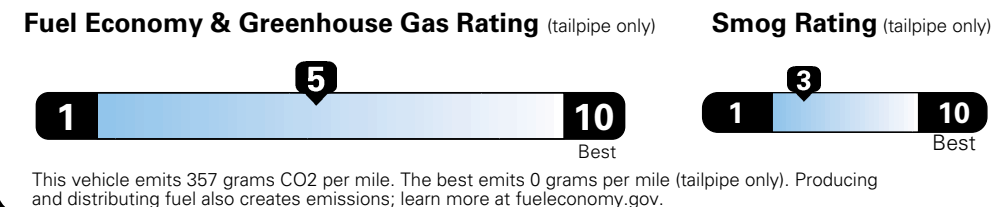

MANUFACTURER'S SUGGESTED RETAIL PRICE OF THIS MODEL INCLUDING DEALER PREPARATION

Base Price: \$22,095

JEOP RENEGADE LATITUDE 4X2
Exterior Color: Alpine White Exterior Paint
Interior Color: Black Interior Colors
Interior: Premium Cloth Bucket Seats
Engine: 2.4-Liter I4 MultiAir[®] Engine
Transmission: 9-Speed 948TE Automatic Transmission

For more information visit: www.jeep.com
 or call 1-877-IAM-JEEP

FCA US LLC

Fuel Economy and Environment

**E85 Flexible Fuel Vehicle
 Gasoline-Ethanol (E85)**

**You spend
 \$500**
 in fuel costs
 over 5 years
 compared to the
 average new vehicle.

**Annual fuel cost
 \$1,450**

Actual results will vary for many reasons, including driving conditions and how you drive and maintain your vehicle. The average new vehicle gets 27 MPG and cost \$6,750 to fuel over 5 years. Cost estimates are based on 15,000 miles per year at \$2.40 per gallon. This is a dual fueled automobile. MPGe is miles per gasoline gallon equivalent. Vehicle emissions are a significant cause of climate change and smog.