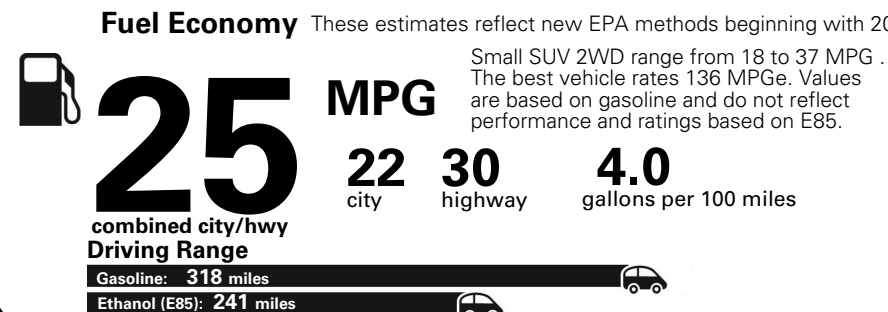

MANUFACTURER'S SUGGESTED RETAIL PRICE OF THIS MODEL INCLUDING DEALER PREPARATION

Base Price: \$22,095

JEOP RENEGADE LATITUDE 4X2
Exterior Color: Alpine White Exterior Paint
Interior Color: Black Interior Colors
Interior: Premium Cloth Bucket Seats
Engine: 2.4-Liter I4 MultiAir[®] Engine
Transmission: 9-Speed 948TE Automatic Transmission

For more information visit: www.jeep.com
 or call 1-877-IAM-JEEP

FCA US LLC

Fuel Economy and Environment

**E85 Flexible Fuel Vehicle
 Gasoline-Ethanol (E85)**

**You spend
 \$500**
 in fuel costs
 over 5 years
 compared to the
 average new vehicle.